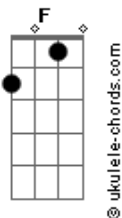

Gabriel Gonçalves - You'll Find Your Path In Your Own Way

tom:

Intro: C F C C
G F C

C
Have a pleasant evening
F
Pay attention to what I'm going to say!
C
You'll be what you want to be
F
Learn the lessons, let them pave the way!
G F
Doesn't matter if the day's been tough
G F
Each hurdle crossed, each challenge enough
F G B C
You'll find your path, come what may

Acordes

[Solo] C F C
G F G F
Am G F G B C

C
With courage strong and heart so bold
F
Believe, let your spirit play!
C
Forge ahead, let your story be told
F
Don't give up, enjoy a brand new day
G F
Chase them fiercely, with all your might
G F
Believe in the power you hold inside
Am G
A universe within you, open wide
F G B C
You'll find your path, come what may