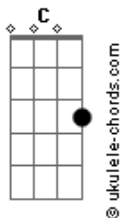

Gabriel Gonçalves - You'll Find Your Path In Your Own Way

tom:

Intro: C F C C
G F C

C
Have a pleasant evening
F
Pay attention to what I'm going to say!
C
You'll be what you want to be
F
Learn the lessons, let them pave the way!
G F
Doesn't matter if the day's been tough
G F
Each hurdle crossed, each challenge enough
F G B C
You'll find your path, come what may

Acordes

[Solo] C F C
G F G F
Am G F G B C

C
With courage strong and heart so bold
F
Believe, let your spirit play!
C
Forge ahead, let your story be told
F
Don't give up, enjoy a brand new day
G F
Chase them fiercely, with all your might
G F
Believe in the power you hold inside
Am G
A universe within you, open wide
F G B C
You'll find your path, come what may