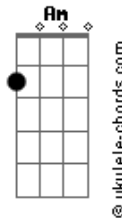

Gabriel Gonçalves - You'll Find Your Path In Your Own Way

tom:

Intro: C F C C
G F C

C
Have a pleasant evening
F
Pay attention to what I'm going to say!
C
You'll be what you want to be
F
Learn the lessons, let them pave the way!
G F
Doesn't matter if the day's been tough
G F
Each hurdle crossed, each challenge enough
F G B C
You'll find your path, come what may

Acordes

[Solo] C F C
G F G F
Am G F G B C

C
With courage strong and heart so bold
F
Believe, let your spirit play!
C
Forge ahead, let your story be told
F
Don't give up, enjoy a brand new day
G F
Chase them fiercely, with all your might
G F
Believe in the power you hold inside
Am G
A universe within you, open wide
F G B C
You'll find your path, come what may