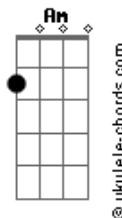

Gabriel Gonçalves - You'll Find Your Path In Your Own Way

tom:

Intro: C F C C
G F C

C
Have a pleasant evening
F
Pay attention to what I'm going to say!
C
You'll be what you want to be
F
Learn the lessons, let them pave the way!
G F
Doesn't matter if the day's been tough
G F
Each hurdle crossed, each challenge enough
F G B C
You'll find your path, come what may

Acordes

[Solo] C F C
G F G F
Am G F G B C

C
With courage strong and heart so bold
F
Believe, let your spirit play!
C
Forge ahead, let your story be told
F
Don't give up, enjoy a brand new day
G F
Chase them fiercely, with all your might
G F
Believe in the power you hold inside
Am G
A universe within you, open wide
F G B C
You'll find your path, come what may