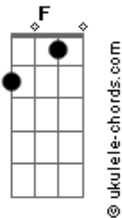

Gabriel Gonçalves - You'll Find Your Path In Your Own Way

tom:

Intro: C F C C
G F C

C
Have a pleasant evening
F
Pay attention to what I'm going to say!
C
You'll be what you want to be
F
Learn the lessons, let them pave the way!
G F
Doesn't matter if the day's been tough
G F
Each hurdle crossed, each challenge enough
F G B C
You'll find your path, come what may

Acordes

[Solo] C F C
G F G F
Am G F G B C

C
With courage strong and heart so bold
F
Believe, let your spirit play!
C
Forge ahead, let your story be told
F
Don't give up, enjoy a brand new day
G F
Chase them fiercely, with all your might
G F
Believe in the power you hold inside
Am G
A universe within you, open wide
F G B C
You'll find your path, come what may