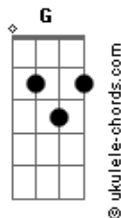

Gabriel Gonçalves - You'll Find Your Path In Your Own Way

tom:

Intro: C F C C
G F C

C
Have a pleasant evening
F
Pay attention to what I'm going to say!
C
You'll be what you want to be
F
Learn the lessons, let them pave the way!
G F
Doesn't matter if the day's been tough
G F
Each hurdle crossed, each challenge enough
F G B C
You'll find your path, come what may

Acordes

[Solo] C F C
G F G F
Am G F G B C

C
With courage strong and heart so bold
F
Believe, let your spirit play!
C
Forge ahead, let your story be told
F
Don't give up, enjoy a brand new day
G F
Chase them fiercely, with all your might
G F
Believe in the power you hold inside
Am G
A universe within you, open wide
F G B C
You'll find your path, come what may