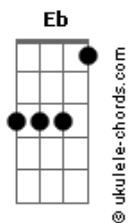

Gabriel Gonçalves - Gonna Be Mad

tom:

Intro: Eb Eb Gb Ab
 Bb Ab Gb Eb Db
 Db Eb Gb Eb
 Gb Ab Bb Ab
 Db Eb Gb Eb
 Bb Ab Gb Ab
 Ab Bb Ab Gb
 Db Eb Gb Eb
 Db Eb Db Eb
 Gb Ab Db Eb
 Bb Ab Eb

[Solo 1] Eb Eb Ab
 Eb Bb Ab Eb

If you're gonna be

You're gonna be mad

Baby

If you're gonna be like this

I'm gonna be sad

I don't know what I have to do for you not to be bad

If you're gonna be

You're gonna be sad!

Baby

If you're gonna be like this

Acordes

I'm gonna be mad
 I don't wanna hold you , If you not be glad!

(Db Eb Db Eb)
 (Gb Ab Db Eb)
 (Bb Ab Eb)

[Solo 2] Eb Eb Ab
 Eb Bb Ab Eb

If you're gonna be

You're gonna be glad