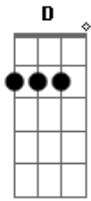

© ukulele-chords.com