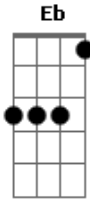

Gabriel Brelaz - Let The Sunshine

Tom: G
 Intro: Em Eb C D
 Em Eb C
 Em D CM7 D
 All my life I give to you

Em D CM7 D
 Past and future, and days to come

Em D
 When i ?m with you

CM7 D Em D
 There is no worry for me

CM7 D Em D CM7
 There is no worry

G D Em7
 The sky opened to me

D C Em
 The birds decided to sing

D C
 A new day was born

Em D CM7 D
 Letting the Sunshine

Em D CM7
 Letting the Sunshine

Eb CM7 Em D C
 I know there's a light shining on me

Eb CM7
 There in deep in my being

Em D C
 I can see

Em D C D
 I can see

Em D CM7 D
 The Sunshine on me

Acordes

© ukulele-chords.com

© ukulele-chords.com

© ukulele-chords.com