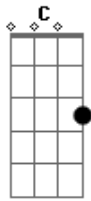

Gabriel Brelaz - Let The Sunshine

Tom: G
 Intro: Em Eb C D
 Em Eb C
 Em D CM7 D
 All my life I give to you

Em D CM7 D
 Past and future, and days to come

Em D
 When i ?m with you

CM7 D Em D
 There is no worry for me

CM7 D Em D CM7
 There is no worry

G D Em7
 The sky opened to me

D C Em
 The birds decided to sing

D C
 A new day was born

Em D CM7 D
 Letting the Sunshine

Em D CM7
 Letting the Sunshine

Eb CM7 Em D C
 I know there's a light shining on me

Eb CM7
 There in deep in my being

Em D C
 I can see

Em D C D
 I can see

Em D CM7 D
 The Sunshine on me

Acordes

© ukulele-chords.com

© ukulele-chords.com

© ukulele-chords.com