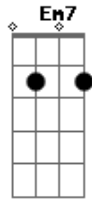

© ukulele-chords.com