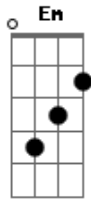

Gabriel Brelaz - Let The Sunshine

Tom: G
 Intro: Em Eb C D
 Em Eb C
 Em D CM7 D
 All my life I give to you

Em D CM7 D
 Past and future, and days to come

Em D
 When i ?m with you

CM7 D Em D
 There is no worry for me

CM7 D Em D CM7
 There is no worry

G D Em7
 The sky opened to me

D C Em
 The birds decided to sing

D C
 A new day was born

Em D CM7 D
 Letting the Sunshine

Em D CM7
 Letting the Sunshine

Eb CM7 Em D C
 I know there's a light shining on me

Eb CM7
 There in deep in my being

Em D C
 I can see

Em D C D
 I can see

Em D CM7 D
 The Sunshine on me

Acordes

© ukulele-chords.com

© ukulele-chords.com

© ukulele-chords.com