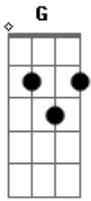

Gabriel Brelaz - Let The Sunshine

Tom: G
 Intro: Em Eb C D
 Em Eb C
 Em D CM7 D
 All my life I give to you

Em D CM7 D
 Past and future, and days to come

Em D
 When i ?m with you

CM7 D Em D
 There is no worry for me

CM7 D Em D CM7
 There is no worry

G D Em7
 The sky opened to me

D C Em
 The birds decided to sing

D C
 A new day was born

Em D CM7 D
 Letting the Sunshine

Em D CM7
 Letting the Sunshine

Eb CM7 Em D C
 I know there's a light shining on me

Eb CM7
 There in deep in my being

Em D C
 I can see

Em D C D
 I can see

Em D CM7 D
 The Sunshine on me

Acordes

© ukulele-chords.com

© ukulele-chords.com

© ukulele-chords.com