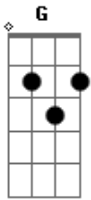

Gabriel Brelaz - Let The Sunshine

Tom: G

Intro: Em D C D

Em D C D

Em D C D

Em D C

Em D CM7 D

All my life I give to you

Em D CM7 D

Past and future, and days to come

Em D

When i ?m with you

CM7 D Em D

There is no worry for me

CM7 D Em D CM7

There is no worry

G D Em

The sky opened to me

D C Em

The birds decided to sing

D C

A new day was born

Em D CM7 D

Letting the Sunshine

Em D CM7

Letting the Sunshine

D CM7 Em D C

I know there's a light shining on me

D CM7

There in deep in my being

Em D C

I can see

Em D C D

I can see

Em D CM7 D

The Sunshine on me

Acordes

© ukulele-chords.com