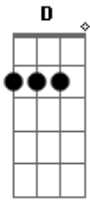

Gabriel Brelaz - Let The Sunshine

Tom: G

Intro: Em D C D
 Em D C D
 Em D C D
 Em D C
 Em D CM7 D

All my life I give to you
 Em D CM7 D
 Past and future, and days to come
 Em D
 When i ?m with you
 CM7 D Em D
 There is no worry for me
 CM7 D Em D CM7
 There is no worry

G D Em7
 The sky opened to me
 D C Em

The birds decided to sing
 D C
 A new day was born
 Em D CM7 D
 Letting the Sunshine
 Em D CM7
 Letting the Sunshine

D CM7 Em D C
 I know there's a light shining on me
 D CM7
 There in deep in my being
 Em D C
 I can see
 Em D C D
 I can see

Em D CM7 D
 The Sunshine on me

Acordes

© ukulele-chords.com

© ukulele-chords.com

© ukulele-chords.com

© ukulele-chords.com

© ukulele-chords.com