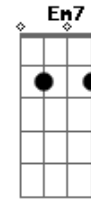

© ukulele-chords.com