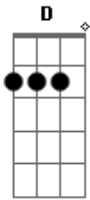

Gabriel Brelaz - Let The Sunshine

Tom: G
 Intro: Em D C D
 Em D C D
 Em D C D
 Em D C
 Em D CM7 D
 All my life I give to you
 Em D CM7 D
 Past and future, and days to come
 Em D
 When i ?m with you
 CM7 D Em D
 There is no worry for me
 CM7 D Em D CM7
 There is no worry

G D Em7
 The sky opened to me
 D C Em

The birds decided to sing
 D C
 A new day was born
 Em D CM7 D
 Letting the Sunshine
 Em D CM7
 Letting the Sunshine

D CM7 Em D C
 I know there's a light shining on me
 D CM7
 There in deep in my being
 Em D C
 I can see
 Em D C D
 I can see

Em D CM7 D
 The Sunshine on me

Acordes

© ukulele-chords.com

© ukulele-chords.com

© ukulele-chords.com

© ukulele-chords.com

© ukulele-chords.com