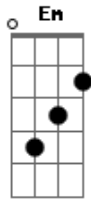

Gabriel Brelaz - Let The Sunshine

Tom: G
Intro: Em D C D
          Em D C D
          Em D C D
          Em D C
Em D CM7 D
All my life I give to you
Em D CM7 D
Past and future, and days to come
Em D
When i ?m with you
CM7 D Em D
There is no worry for me
CM7 D Em D CM7
There is no worry
G D Em7
The sky opened to me
D C Em

The birds decided to sing
D C
A new day was born
Em D CM7 D
Letting the Sunshine
Em D CM7
Letting the Sunshine
D CM7 Em D C
I know there's a light shining on me
D CM7
There in deep in my being
Em D C
I can see
Em D C D
I can see
Em D CM7 D
The Sunshine on me

Acordes

© ukulele-chords.com

© ukulele-chords.com

© ukulele-chords.com

© ukulele-chords.com

© ukulele-chords.com