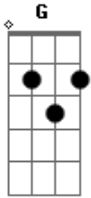

Gabriel Brelaz - Let The Sunshine

Tom: G

Intro: Em D C D

Em D C D

Em D C D

Em D C

Em D CM7 D

All my life I give to you

Em D CM7 D

Past and future, and days to come

Em D

When i ?m with you

CM7 D Em D

There is no worry for me

CM7 D Em D CM7

There is no worry

G D Em7

The sky opened to me

D C Em

The birds decided to sing

D C

A new day was born

Em D CM7 D

Letting the Sunshine

Em D CM7

Letting the Sunshine

D CM7 Em D C

I know there's a light shining on me

D CM7

There in deep in my being

Em D C

I can see

Em D C D

I can see

Em D CM7 D

The Sunshine on me

Acordes

© ukulele-chords.com