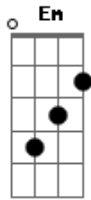

© ukulele-chords.com