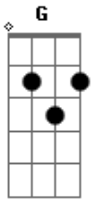

Gabriel Brelaz - Let The Sunshine

Tom: G

Intro: Em D C D
Em D C D
Em D C D
Em D C
Em D CM7 D

All my life I give to you
Em D CM7 D
Past and future, and days to come
Em D
When i ?m with you
CM7 D Em D
There is no worry for me
CM7 D Em D CM7
There is no worry

G D Em7
The sky opened to me
D C Em

The birds decided to sing
D C
A new day was born
Em D CM7 D
Letting the Sunshine
Em D CM7
Letting the Sunshine

D CM7 Em D C
I know there's a light shining on me
D CM7
There in deep in my being
Em D C
I can see
Em D C D
I can see

Em D CM7 D
The Sunshine on me

Acordes

© ukulele-chords.com