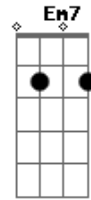

© ukulele-chords.com