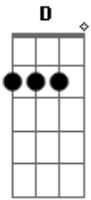

© ukulele-chords.com