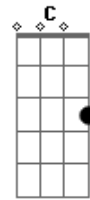

© ukulele-chords.com