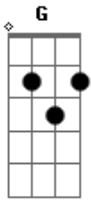

Gabriel Brelaz - Let The Sunshine

Tom: G
Intro: Em D C D
          Em D C D
          Em D C D
          Em D C
Em D CM7 D
All my life I give to you
Em D CM7 D
Past and future, and days to come
Em D
When i ?m with you
CM7 D Em D
There is no worry for me
CM7 D Em D CM7
There is no worry
G D Em7
The sky opened to me
D C Em

The birds decided to sing
D C
A new day was born
Em D CM7 D
Letting the Sunshine
Em D CM7
Letting the Sunshine
D CM7 Em D C
I know there's a light shining on me
D CM7
There in deep in my being
Em D C
I can see
Em D C D
I can see
Em D CM7 D
The Sunshine on me

Acordes

© ukulele-chords.com