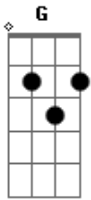

Gabriel Brelaz - Let The Sunshine

Tom: G
Intro: Em D C D
          Em D C D
          Em D C D
          Em D C
Em D CM7 D
All my life I give to you
Em D CM7 D
Past and future, and days to come
Em D
When i ?m with you
CM7 D Em D
There is no worry for me
CM7 D Em D CM7
There is no worry

G D Em7
The sky opened to me
D C Em

The birds decided to sing
D C
A new day was born
Em D CM7 D
Letting the Sunshine
Em D CM7
Letting the Sunshine

D CM7 Em D C
I know there's a light shining on me
D CM7
There in deep in my being
Em D C
I can see
Em D C D
I can see

Em D CM7 D
The Sunshine on me

Acordes

© ukulele-chords.com