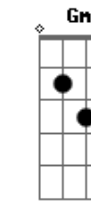

© ukulele-chords.com

© ukulele-chords.com