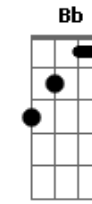

© ukulele-chords.com

© ukulele-chords.com