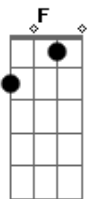

Bm G D
Say what you mean out loud
Bm G D A
Drowning in silence when I'm lost in the crowd
Bm G
'Cause every sweet thing you never speak
D A
Is deafening, never knowing what could be
Bm G D
Wish I could show you how
A
But you're just a ghost now

Bm
Your laughter haunts me
D G
Like a ringing in my ear
G
You left me long ago
G
You're still everywhere
Bm
I reach out for you
D G
I'm desperate for your warmth
G
Can you tell me where we went wrong?
G
At least tell me just to move on

Bm G D
Say what you mean out loud
Bm G D A
Drowning in silence when I'm lost in the crowd
Bm G
'Cause every sweet thing you never speak
D A
Is deafening, never knowing what could be
Bm G D
Wish I could show you how
A
But you're just a ghost now
Bm G
You're just a ghost now
D A
But you're just a ghost, ghost now
Bm G
But you're just a ghost, ghost now, now
D A
But you're just a ghost now
Bm D
It's time to let it go
A G
You left me all alone
Bm D A G
I wanna feel your heartbeat but it doesn't beat for me no more
G
No
Bm D
It's time to let it go
A G
You left me all alone
Bm D
It's holding me down, it's burning me out
A G
I'm begging for some but I can't bring you back now
Bm G D
Say what you mean out loud
Bm G D A
Drowning in silence when I'm lost in the crowd
Bm G
'Cause every sweet thing you never speak
D A
Is deafening, never knowing what could be
Bm G D
Wish I could show you how
A
But you're just a ghost now
Bm G
You're just a ghost now
D A
But you're just a ghost, ghost now
Bm G
But you're just a ghost, ghost now, now
D A
But you're just a ghost now

Acordes

© ukulele-chords.com