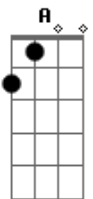

© ukulele-chords.com