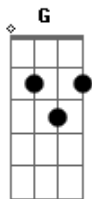

© ukulele-chords.com