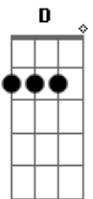

© ukulele-chords.com