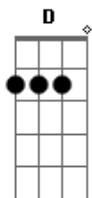

FUR - You

tom:

D

See how you feel in a week or two and if you do

Feel like you can still make up

For all that I've been through

Sure we have our ways around it all there is for me

You and nothing else comes closer being right for me

Em
How I need you

A
I can't leave you

Gbm B
I believe you please receive my love

Em A D A G

Acordes

© ukulele-chords.com

© ukulele-chords.com

© ukulele-chords.com

Em
How I need you

A
I can't leave you

Gbm B Em
I believe you please receive my love

A D
In one way or another it's for you

(Bm Gbm A D Bm)

Gbm A
My love for you yes its true