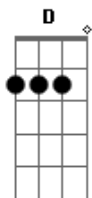

See how you feel in a week or two and if you do

Feel like you can still make up

For all that I've been through

Sure we have our ways around it all there is for me

You and nothing else comes closer being right for me

Em
How I need you

A
I can't leave you

Gbm B
I believe you please receive my love

Em A D A G

Acordes

© ukulele-chords.com

© ukulele-chords.com

© ukulele-chords.com