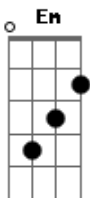

FUR - You

tom:

D

See how you feel in a week or two and if you do

Feel like you can still make up

For all that I've been through

Sure we have our ways around it all there is for me

You and nothing else comes closer being right for me

Em
How I need you

A
I can't leave you

Gbm B
I believe you please receive my love

Em A D A G

Acordes

© ukulele-chords.com

© ukulele-chords.com

© ukulele-chords.com

Em
How I need you

A
I can't leave you

Gbm B Em
I believe you please receive my love

A D
In one way or another it's for you

(Bm Gbm A D Bm)

Gbm A
My love for you yes its true