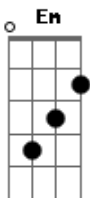

Em
How I need you

A
I can't leave you

Gbm B
I believe you please receive my love

Em A D A G

Acordes

© ukulele-chords.com

© ukulele-chords.com

© ukulele-chords.com

Em
How I need you

A
I can't leave you

Gbm B Em
I believe you please receive my love

A D
In one way or another it's for you

(Bm Gbm A D Bm)

Gbm A
My love for you yes its true