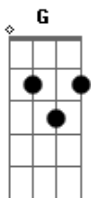

Em
How I need you

A
I can't leave you

Gbm B
I believe you please receive my love

Em A D A G

Acordes

© ukulele-chords.com

© ukulele-chords.com

© ukulele-chords.com

Em
How I need you

A
I can't leave you

Gbm B Em
I believe you please receive my love

A D
In one way or another it's for you

(Bm Gbm A D Bm)

Gbm A
My love for you yes its true