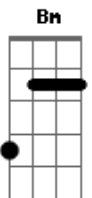

© ukulele-chords.com

In one way or another it's for you

D A G D A G
Even if this isn't ending. How am I to be
D A G D A G
On my own and knowing that it's how it might now be

Em
How I need you

A
I can't leave you

Gbm B Em
I believe you please receive my love

A D
In one way or another it's for you

(Bm Gbm A D Bm)

Gbm A
My love for you yes its true