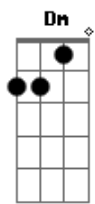

© ukulele-chords.com