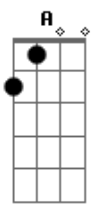

FUR - Creature

Tom:
[Refrão]

A Db
Are you a creature or are you a friend?
D Dm
My skin feels so cold and my heads are on end
A
And I want you to know
Db D Dm
You're not the same as I hoped; anymore

[Verso 1]

A Db
Yesterday
D Dm
Time was frozen in my head
A Db
Now that you're gone
D Dm
There's an empty space in my bed
A Db
And next to me
D Dm
There's a little girl with no soul
A D
Dm
She holds out her hand and shows me her heart that she sold

[Refrão]

A Db
Are you a creature or are you a friend?
D Dm
My skin feels so cold and my heads are on end
A
And I want you to know
Db D Dm
You're not the same as I hoped; anymore

[Verso 2]

A Db
Yesterday
D Dm
Time was frozen in my head

A Db
Now that you're gone
D Dm
There's an empty space in my bed

[Refrão]

A Db
Are you a creature or are you a friend?
D Dm
My skin feels so cold and my heads are on end
A
And I want you to know
Db D Dm
You're not the same as I hoped; anymore

(E Gb Bm E)
(E Gb Bm E)

[Ponte]

E
Are you believing or are you just breathing?
E
I need to know 'cause I want you to go

[Refrão]

A Db
Are you a creature or are you a friend?
D Dm
My skin feels so cold and my heads are on end
A
And I want you to know
Db D Dm
You're not the same as I hoped; anymore

A Db
Are you a creature or are you a friend?
D Dm
My skin feels so cold and my heads are on end
A
And I want you to know
Db D Dm
You're not the same as I hoped; anymore

[Final] A Db D Dm A

Acordes

© ukulele-chords.com