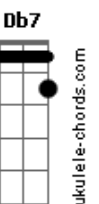

Em **Db7**
 Saí da ralé pra frequentar a elite

Gbm7 **B7**
 Só porque teu sangue é que me incendeia

Em **A7** **D** **B7**
 Mas você só que saber da vida alheia

Acordes

D
 © ukulele-chords.com

D7M
 © ukulele-chords.com

Em
 © ukulele-chords.com

A7
 © ukulele-chords.com

C7
 © ukulele-chords.com

B7
 © ukulele-chords.com

E7
 © ukulele-chords.com

Gbm7
 © ukulele-chords.com

Db7
 © ukulele-chords.com

Bm
 © ukulele-chords.com