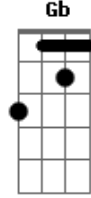

© ukulele-chords.com