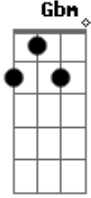

© ukulele-chords.com