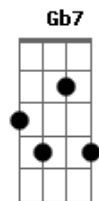

© ukulele-chords.com