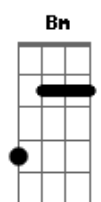

© ukulele-chords.com