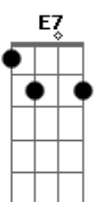

© ukulele-chords.com