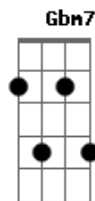

© ukulele-chords.com