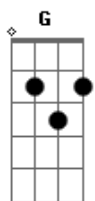

D7M
 More than the eye can see
D7M
 Something the heart just feels
Cm7
 She's got a special kind
Gb7 **A**
 Of light there's just no way to hide

Bm7
 Girl's in love with me
Cm7
 I'm the lucky guy
D
 Makes me feel so good
Cm7
 I could touch the sky
D7M
 All of the guys in the world
Bm7 **A7M** **Cm7** **D7M** **E7**
 And the girl's chosen me

D7M
 Just what she means to me
D7M
 I try to make her see
Cm7
 She's more than life to me
Gb7 **A**
 And I won't ever let her go

Bm7
 Girl's in love with me
Cm7
 I'm the lucky guy
D
 Make me feel so good
Cm7
 I could touch the sky
D7M
 All of the guys in the world
Bm7 **A7M** **Cm7** **D7M** **E7**
 And the girl's chosen me

D7M
 Got me dancin'
D7M
 Dancin' girl
Cm7
 You said you love me I
Gb7 **A**
 Got to tell the world

Got me dancin'
 Dancin' girl

Now that you love me I
 Got to tell the world

Bm7
 Girl's in love with me
Bm
 Girl's in love with me
G **E7**
 That lovely girl's in love with me

Got me dancin'
 Dancin' girl

You said you love me I
 Got to tell the world

Got me dancin'
 Dancin' girl

Now that you love me I
 Got to tell the world

Acordes

© ukulele-chords.com

© ukulele-chords.com

© ukulele-chords.com