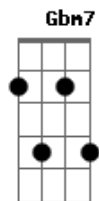

© ukulele-chords.com