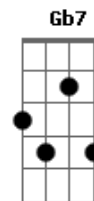

© ukulele-chords.com