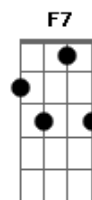

© ukulele-chords.com