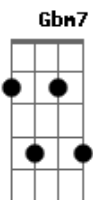

© ukulele-chords.com