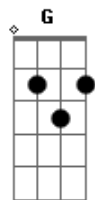

Fresno - Broken By You (part. McFly)

tom:
 D (forma dos acordes no tom de C)
 Capostraste na 2ª casa

[Primeira Parte]

D
 I never knew it was electric touch
 Never knew I was on the run
 Bm
 Overcome by the ignorance
 Overwhelmed by my innocence
 D
 It makes sense when it don't make sense
 I'm a magnet for chaos and sex
 Bm
 I'm the reason you've got no control
 Of your body, of your soul

[Refrão]

G D A
 Broken by you (Broken by you)
 G D A
 I've been broken by you (Broken by you)

[Segunda Parte]

D
 Te sintonizo em todas as TV's
 De vez em quando eu quebro a tela só pra ver
 Bm
 Se tá lá dentro o que aprendi a amar
 Dormindo tarde eu voltei a sonhar
 G
 Só faz sentido se perde a noção
 D A
 Só me atrai o que me traz perigo
 G
 Vá pro inferno com essa razão
 D A
 Vamos bater e eu já não tenho abrigo

[Refrão]

D
 Broken by you (Você me quebrou)
 G
 I've been broken by you (Você me Quebrou)

Acordes

© ukulele-chords.com

© ukulele-chords.com

© ukulele-chords.com

© ukulele-chords.com

© ukulele-chords.com

D
 Seems to me that all the songs are all
 About you
 G
 I've been broken by you
 D
 It's like I got another day on earth
 (It's like I got another day)
 Bm
 It's like I got another day on earth
 (It's like I got another day)
 A
 It's like I got another day on earth
 G
 It's like I got another day on earth
 It makes sense when it don't make sense
 I'm a magnet for your chaos and sex
 I'm the reason you've got no control
 Of your body, of your soul