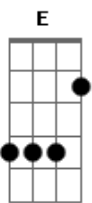

© ukulele-chords.com