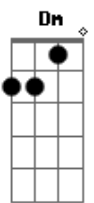

© ukulele-chords.com