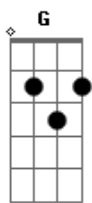

© ukulele-chords.com