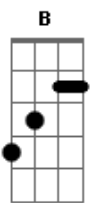

© ukulele-chords.com