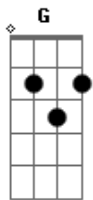

Free - Muddy Water

tom:

Intro: G D C G

G Bm Em D
I was born on the muddy water
G Bm Em D
I didn't know right from wrong
C Bm
My mom she said look here son
C A
I'll show you how it's done
G Bm Em D
Take you a woman and treat her right
G Bm Em D
She'll be by your side night and day
C Bm
The first time you deceive her
C D
You've broken her spell

Em D G
Then i had bad luck
Em D G
Like a fool i fell where i stood
C G Am C G
I was walking in the rain with my shoes untied
C G Am C G
Tryin' to find a dry place to hide
C
To hide
(G C)

G Bm Em D
But i'd rather sleep that say a word
G Bm Em D
I don't believe a word that's heard
C Bm
The first time i deceived you
C A
I held it inside
G Bm Em D
Take you a woman and treat her right
G Bm Em D
She'll be by your side night and day
C Bm
The first time you deceive her
C D
You've broken her spell

Em D G
I held it inside
Em D G
Like a fool i smiled on my pride
C G Am D G
I was walking in the rain with my shoes untied
C G Am C G
Tryin' to find a dry place to hide
C G Am D G
I was walking in the rain with my shoes untied
C G Am C G
Tryin' to find a dry place to hide
C
To hide
G C
I was walking in the rain

Acordes

© ukulele-chords.com