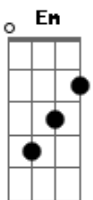

Free - Muddy Water

tom:

Intro: G D C G

G Bm Em D
I was born on the muddy water
G Bm Em D
I didn't know right from wrong
C Bm
My mom she said look here son
C A
I'll show you how it's done

G Bm Em D
Take you a woman and treat her right
G Bm Em D
She'll be by your side night and day
C Bm
The first time you deceive her
C D
You've broken her spell

Em D G
Then i had bad luck
Em D G
Like a fool i fell where i stood
C G Am C G
I was walking in the rain with my shoes untied
C G Am C G
Tryin' to find a dry place to hide
C
To hide

(G C)

G Bm Em D
But i'd rather sleep than say a word
G Bm Em D
I don't believe a word that's heard
C Bm
The first time i deceived you
C A
I held it inside

G Bm Em D
Take you a woman and treat her right
G Bm Em D
She'll be by your side night and day
C Bm
The first time you deceive her
C D
You've broken her spell

Em D G
I held it inside
Em D G
Like a fool i smiled on my pride
C G Am D G
I was walking in the rain with my shoes untied
C G Am C G
Tryin' to find a dry place to hide
C G Am D G
I was walking in the rain with my shoes untied
C G Am C G
Tryin' to find a dry place to hide
C
To hide

G C
I was walking in the rain

Acordes

© ukulele-chords.com

© ukulele-chords.com

© ukulele-chords.com

© ukulele-chords.com

© ukulele-chords.com

© ukulele-chords.com