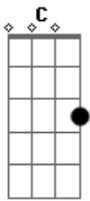

© ukulele-chords.com

© ukulele-chords.com