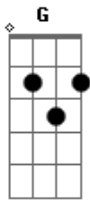

© ukulele-chords.com