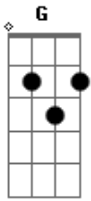

Franz Ferdinand - What You Meant (acoustic)

Tom: G

Standard Tuning

G D Am A2 (the A2 is the last beat of the second Am measure)

played like so

(beats).
1 2 3 4 5 6 7 8

G D Am A2

As I took step number four

G D Am A2

Into the close of your tenement

G D Am A2

You cast your darkened eyes so low

G D Am A2

Said we're cold as the step cement

G C G D Am

But I just don't know... oh what you meant

A2 G D Am A2

What you meant...

G D Am A2

So Alec you may want a pill

G D Am A2

We are so cruel and to communicate

G D Am A2

Without the red stuff being spilled

G D Am A2

We must MDMA our sentiment

G C G D Am

But I just don't know... oh what you meant

A2 G D Am A2

What you meant...

G D Am Am

G D Am A2

If we were feckless we'd be fine

G D Am A2

Sucking hard on our innocence

G D Am A2

But we've been bright in our decline

G D Am A2

Been left as blackened filament

G C G D Am

But I just don't know... oh what you meant

A2 G D Am A2

What you meant...

G D Am A2

Mmm-mmm

G D Am A2

Because I feel blood inside the vein

G D Am A2

I feel life inside the ligament

G D Am A2

I feel alive yeah just the same

G D Am A2

Same vigour and the same intent

G C G D Am (strum

once and hold)

So I just don't know if that's what you meant

Acordes

© ukulele-chords.com