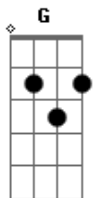

Franz Ferdinand - What You Meant (acoustic)

Tom: G

Standard Tuning

G D Am A2 (the A2 is the last beat of the second Am measure)

played like so

(beats).
1 2 3 4 5 6 7 8

G D Am A2

As I took step number four

G D Am A2

Into the close of your tenement

G D Am A2

You cast your darkened eyes so low

G D Am A2

Said we're cold as the step cement

G C G D Am

But I just don't know... oh what you meant

A2 G D Am A2

What you meant...

G D Am A2

So Alec you may want a pill

G D Am A2

We are so cruel and to communicate

G D Am A2

Without the red stuff being spilled

G D Am A2

We must MDMA our sentiment

G C G D Am

But I just don't know... oh what you meant

A2 G D Am A2

What you meant...

G D Am Am

G D Am A2

If we were feckless we'd be fine

G D Am A2

Sucking hard on our innocence

G D Am A2

But we've been bright in our decline

G D Am A2

Been left as blackened filament

G C G D Am

But I just don't know... oh what you meant

A2 G D Am A2

What you meant...

G D Am A2

Mmm-mmm

G D Am A2

Because I feel blood inside the vein

G D Am A2

I feel life inside the ligament

G D Am A2

I feel alive yeah just the same

G D Am A2

Same vigour and the same intent

G C G D Am (strum

once and hold)

So I just don't know if that's what you meant

Acordes

© ukulele-chords.com