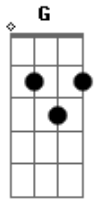

© ukulele-chords.com