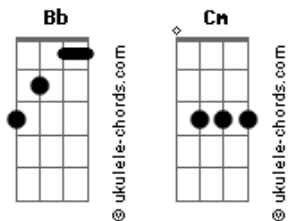

Franz Ferdinand - 40 ft

Tom: **Bb**

Standard Tuning

- h - hammer on
- p - pull off
- b - bend string up
- r- release bend
- / - slide up
- \ - slide down
- x - mutes string

(palm muted)

p h p h p h p h

"As I glanced once upon the foam
 40 feet beneath my feet
 The cold has come flows through the molten veins
 Cooling all the blood to slush congeals around again

Oh la la la la la la la la la la..."

[Cm] [G]
 [F]
 p h p h p h p h

"Soft scales upon my drying arms
 Burn my back beneath the sun
 I am cold beneath the burning haze
 Looking down, looking down, down, down again"

Mess around with **Cm** chord, eg:

Acordes

[G]

"Oh la la la la la la la la la la..."

[Cm] [G]
 [F]
 p h p h p h p h p h p h
 / / \

h p h

[F]

E--1--
 B--1--
 G--2-- "Oh, and forty feet remain" D--3--
 D--3--
 A--3--
 e--1--