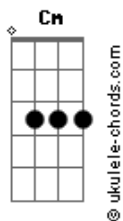

Franz Ferdinand - 40 ft

Tom: **Bb**

Standard Tuning

- h - hammer on
- p - pull off
- b - bend string up
- r- release bend
- / - slide up
- \ - slide down
- x - mutes string

(palm muted)

p h p h p h p h

"As I glanced once upon the foam
 40 feet beneath my feet
 The cold has come flows through the molten veins
 Cooling all the blood to slush congeals around again

Oh la la la la la la la la la la la..."

[Cm] [G]
 [F]
 p h p h p h p h

"Soft scales upon my drying arms
 Burn my back beneath the sun
 I am cold beneath the burning haze
 Looking down, looking down, down, down again"

Mess around with **Cm** chord, eg:

Acordes

[G]

"Oh la la la la la la la la la la la..."

[Cm] [G]
 [F]
 p h p h p h p h p h p h
 / / \

h p h

[F]

E--1--
 B--1--
 G--2-- "Oh, and forty feet remain" D--3--
 D--3--
 A--3--
 e--1--