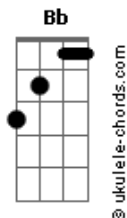

Franz Ferdinand - 40 ft

Tom: **Bb**

Standard Tuning

- h - hammer on
- p - pull off
- b - bend string up
- r- release bend
- / - slide up
- \ - slide down
- x - mutes string

(palm muted)

p h p h p h p h

"As I glanced once upon the foam
40 feet beneath my feet
The cold has come flows through the molten veins
Cooling all the blood to slush congeals around again

Oh la la la la la la la la la la la..."

[Cm] [G]
[F]

p h p h p h p h

"Soft scales upon my drying arms
Burn my back beneath the sun
I am cold beneath the burning haze
Looking down, looking down, down, down again"

Mess around with **Cm** chord, eg:

Acordes

[G]

"Oh la la la la la la la la la la la..."

[Cm] [G]
[F]

p h p h p h p h p h p h p h

/ / \

h p h

[F]

E--1--
B--1--
G--2-- "Oh, and forty feet remain" D--3--
D--3--
A--3--
e--1--

(from 3:00 to end)

/

b r