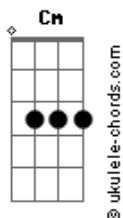

Franz Ferdinand - 40 ft

Tom: **Bb**

Standard Tuning

- h - hammer on
- p - pull off
- b - bend string up
- r- release bend
- / - slide up
- \ - slide down
- x - mutes string

(palm muted)

p h p h p h p h

"As I glanced once upon the foam
40 feet beneath my feet
The cold has come flows through the molten veins
Cooling all the blood to slush congeals around again

Oh la la la la la la la la la la..."

[Cm] [G]
[F]

p h p h p h p h

"Soft scales upon my drying arms
Burn my back beneath the sun
I am cold beneath the burning haze
Looking down, looking down, down, down again"

Mess around with **Cm** chord, eg:

Acordes

[G]

"Oh la la la la la la la la la la..."

[Cm] [G]
[F]

p h p h p h p h p h p h p h

/ / \

h p h

[F]

E--1--
B--1--
G--2-- "Oh, and forty feet remain" D--3--
D--3--
A--3--
e--1--

(from 3:00 to end)

/

b r