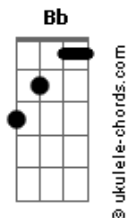

Franz Ferdinand - 40 ft

Tom: **Bb**

Standard Tuning

- h - hammer on
- p - pull off
- b - bend string up
- r- release bend
- / - slide up
- \ - slide down
- x - mutes string

(palm muted)

p h p h p h p h

"As I glanced once upon the foam
40 feet beneath my feet
The cold has come flows through the molten veins
Cooling all the blood to slush congeals around again

Oh la la la la la la la la la la..."

[Cm] [G]
[F]

p h p h p h p h

"Soft scales upon my drying arms
Burn my back beneath the sun
I am cold beneath the burning haze
Looking down, looking down, down, down again"

Mess around with **Cm** chord, eg:

Acordes

[G]

"Oh la la la la la la la la la la..."

[Cm] [G]
[F]

p h p h p h p h p h p h p h

/ / \

h p h

[F]

E--1--
B--1--
G--2-- "Oh, and forty feet remain" D--3--
D--3--
A--3--
e--1--

(from 3:00 to end)

/

b r