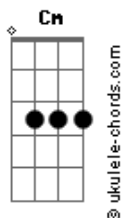

Franz Ferdinand - 40 ft

Tom: **Bb**

Standard Tuning

- h - hammer on
- p - pull off
- b - bend string up
- r- release bend
- / - slide up
- \ - slide down
- x - mutes string

(palm muted)

p h p h p h p h

"As I glanced once upon the foam
40 feet beneath my feet
The cold has come flows through the molten veins
Cooling all the blood to slush congeals around again

Oh la la la la la la la la la la la..."

[Cm] [G]
[F]

p h p h p h p h

"Soft scales upon my drying arms
Burn my back beneath the sun
I am cold beneath the burning haze
Looking down, looking down, down, down again"

Mess around with **Cm** chord, eg:

Acordes

[G]

"Oh la la la la la la la la la la la..."

[Cm] [G]
[F]

p h p h p h p h p h p h p h

/ / \

h p h

[F]

E--1--
B--1--
G--2-- "Oh, and forty feet remain" D--3--
D--3--
A--3--
e--1--

(from 3:00 to end)

/

b r