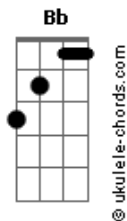

Franz Ferdinand - 40 ft

Tom: **Bb**

Standard Tuning

- h - hammer on
- p - pull off
- b - bend string up
- r- release bend
- / - slide up
- \ - slide down
- x - mutes string

(palm muted)

p h p h p h p h

"As I glanced once upon the foam
 40 feet beneath my feet
 The cold has come flows through the molten veins
 Cooling all the blood to slush congeals around again

Oh la la la la la la la la la la la..."

[Cm] [G]
 [F]
 p h p h p h p h

"Soft scales upon my drying arms
 Burn my back beneath the sun
 I am cold beneath the burning haze
 Looking down, looking down, down, down again"

Mess around with **Cm** chord, eg:

Acordes

[G]

"Oh la la la la la la la la la la la..."

[Cm] [G]
 [F]
 p h p h p h p h p h p h
 / / \

h p h

[F]

E--1--
 B--1--
 G--2-- "Oh, and forty feet remain" D--3--
 D--3--
 A--3--
 e--1--