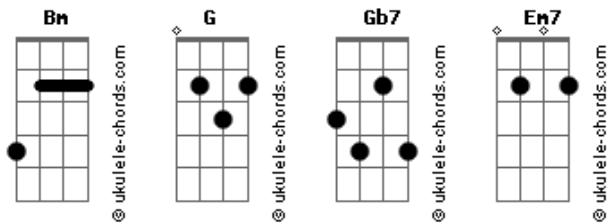

# Frankie Valli and the Four Seasons - Beggin

tom:  
Bm

Bm G Gb7  
Put your loving hand out, baby  
I`m begging

Bm G Em7  
(Begging) begging you

Bm G Em7 Gb7  
Put your loving hand out, baby  
(Begging) begging you

Bm G Em7 Gb7  
Put your loving hand out, baby

Bm G Em7  
Riding high when I was king  
Played it hard and fast

Bm G Em7  
Cause I had everything  
You walked away, won me then  
But easy come and easy go

And it would end

Bm G Em7  
(Begging) I`m begging you

Bm G Em7 Gb7  
Won`t you give your hand out, baby  
(Begging) begging

Bm G Em7 Gb7  
Put your loving hand out, baby

Bm G  
I need you to understand  
That I tried so hard to be your man

## Acordes

Bm G  
The kind of man you want in the end  
Em7 Gb7  
Only then can I begin to live again

Bm G Em7  
An empty shell I used to be  
Gb7  
Shadow of my life is hanging over me

Bm G Em7  
Broken man without a throne  
Gb7  
Wont even stand the devils dance to win my soul