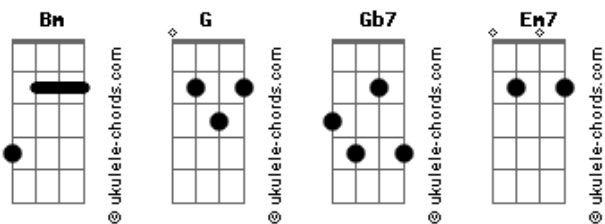

Frankie Valli and the Four Seasons - Beggin

tom: Bm

Bm G Gb7
 Put your loving hand out, baby
 I`m begging

Bm G Em7
 (Begging) begging you
Gb7
 Put your loving hand out, baby
Bm G Em7
 (Begging) begging you
Gb7
 Put your loving hand out, baby

Bm G Em7
 Riding high when I was king
Gb7
 Played it hard and fast

Cause I had everything
Bm G Em7
 You walked away, won me then
Gb7
 But easy come and easy go
 And it would end

Bm G Em7
 (Begging) I`m begging you
Gb7
 Won`t you give your hand out, baby
Bm G Em7
 (Begging) begging
Gb7
 Put your loving hand out, baby

Bm G
 I need you to understand
Em7 Gb7
 That I tried so hard to be your man

Acordes

Bm G
 The kind of man you want in the end
Em7 Gb7
 Only then can I begin to live again
Bm G Em7
 An empty shell I used to be
Gb7
 Shadow of my life is hanging over me
Bm G Em7
 Broken man without a throne
Gb7
 Wont even stand the devils dance to win my soul
Bm G Em7
 (Begging) begging you
Gb7
 Won`t you give your hand out, baby
Bm G Em7
 (Begging) begging you
Gb7
 Put your loving hand out, baby
Bm G
 I`m fighting hard to hold my own
Em7 Gb7
 No, I just cant make it all alone
Bm G
 I`m holdin on I can`t fall back
Em7 Gb7
 Now that big brass ring Is a shade of black
Bm G Em7
 (Begging) begging you
Gb7
 Won`t you give your hand out, baby
Bm G Em7
 (Begging) begging you
Gb7
 Put your loving hand out, baby