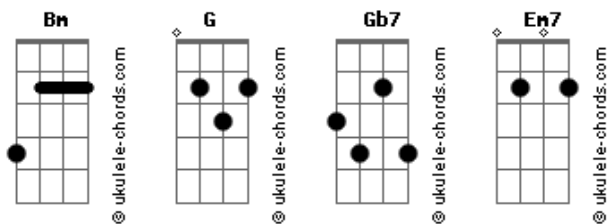

Frankie Valli and the Four Seasons - Beggin

tom: Bm

Bm G Gb7
 Put your loving hand out, baby
 I`m begging

Bm G Em7 Gb7
 (Begging) begging you
 Put your loving hand out, baby
Bm G Em7 Gb7
 (Begging) begging you
 Put your loving hand out, baby

Bm G Em7 Gb7
 Riding high when I was king
 Played it hard and fast

Cause I had everything
Bm G Em7 Gb7
 You walked away, won me then
 But easy come and easy go
 And it would end

Bm G Em7 Gb7
 (Begging) I`m begging you
 Won`t you give your hand out, baby
Bm G Em7 Gb7
 (Begging) begging
 Put your loving hand out, baby

Bm G Em7 Gb7
 I need you to understand
 That I tried so hard to be your man

Acordes

Bm G
 The kind of man you want in the end
Em7 Gb7
 Only then can I begin to live again

Bm G Em7 Gb7
 An empty shell I used to be
 Shadow of my life is hanging over me

Bm G Em7 Gb7
 Broken man without a throne
 Wont even stand the devils dance to win my soul

Bm G Em7 Gb7
 (Begging) begging you
 Won`t you give your hand out, baby
Bm G Em7 Gb7
 (Begging) begging you
 Put your loving hand out, baby