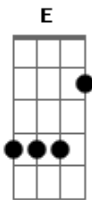

Frank Sinatra - You'll Never Walk Alone

Tom: D

^A When you walk through the storm, ^E hold your head up high,

^D And don't be afraid of the dark;

^{Bm} At the end of the storm is a golden sky,

^G And the sweet silver song of a lark. ^{Em} ^D ^{Dbm} ^{A7}

^D Walk on through the wind, ^{Fdim} walk on through the rain, ^A ^{Bm}

^A Though your dreams be tossed and blown, ^{Dbm} ^D ^{E7}

^A ^A ^D ^{B7}
Walk on, walk on with hope in your heart

^A ^A ^D ^{Gdim} ^E ^{E7}
And you'll nev - er walk a - lone,

^A ^A ^D ^{E7} ^{A7}
You'll nev - er walk a - lone.

(Last Time:)

^A ^A ^D ^{B7}
Walk on, walk on with hope in your heart

^A ^A ^D ^{Gdim} ^E ^{E7}
And you'll nev-er walk a - lone,

^A ^A ^D ^{E7} ^D ^{Gdim} ^A
You'll nev-er walk a - lone.

Acordes

© ukulele-chords.com

© ukulele-chords.com

© ukulele-chords.com

© ukulele-chords.com

© ukulele-chords.com

© ukulele-chords.com

© ukulele-chords.com

© ukulele-chords.com

© ukulele-chords.com

© ukulele-chords.com