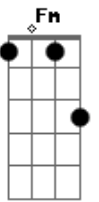

© ukulele-chords.com