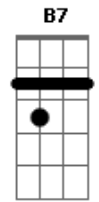

© ukulele-chords.com