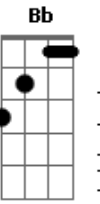

© ukulele-chords.com