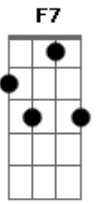

Frank Sinatra - You'd Be So Nice To Come Home To

Tom: C

F7 E7 Am Dm C7 Am Dm E7
You'd be so nice to come home to,

C7 F Bb F
You'd be so nice by the fire;

Am Dm Bm- E7 Fdim Am
While the breeze on high sang a lul - la - by,

G7 Am F B7 E B7 Bm- E7

You'd be all that I could desire.

D E7 Am Dm E7 Am E7 Am
Un - der stars chilled by the win - ter,

E7 C7 F Bb F
Under an August moon burning above,

A Dm Cdim C F Fm Bb
You'd be so nice, you'd be par - a - dise

Fdim C Ab7 G7 C
To come home to and love.

Acordes

© ukulele-chords.com

© ukulele-chords.com

© ukulele-chords.com

© ukulele-chords.com

© ukulele-chords.com

© ukulele-chords.com