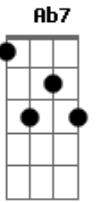

© ukulele-chords.com