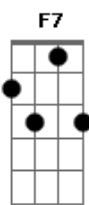

© ukulele-chords.com