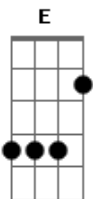

Frank Sinatra - The Way You Look Tonight

Tom: G

Tuning: EADGBE

Time Signature: 4/4

Acordes

© ukulele-chords.com

© ukulele-chords.com