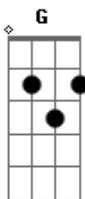

Frank Sinatra - The Way You Look Tonight

Tom: G

Tuning: EADGBE

Time Signature: 4/4

Acordes