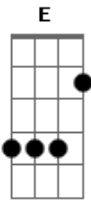

Frank Sinatra - The Way You Look Tonight

Tom: G

Tuning: EADGBE

Time Signature: 4/4

Acordes

© ukulele-chords.com

© ukulele-chords.com