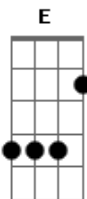

© ukulele-chords.com