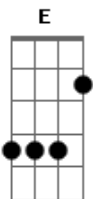

Frank Sinatra - The Way You Look Tonight

Tom: **G**

Tuning: EADGBE

Time Signature: 4/4

Acordes

© ukulele-chords.com

© ukulele-chords.com