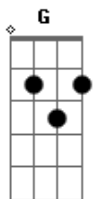

Frank Sinatra - The Way You Look Tonight

Tom: G

Tuning: EADGBE

Time Signature: 4/4

Acordes

© ukulele-chords.com

© ukulele-chords.com