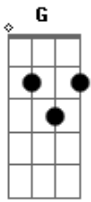

Frank Sinatra - The Way You Look Tonight

Tom: G

Tuning: EADGBE

Time Signature: 4/4

Acordes

© ukulele-chords.com

© ukulele-chords.com