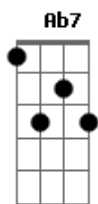

Frank Sinatra - The Birth of the Blues

Tom: C

A7 Ab7 G7 C C Dm7 G7
They heard the breeze in the trees

G7 C E7 F
Singing weird melodies

D7 G7 C Ab7 G7
And they made that the start of the blues.

A7 Ab7 G7 C Am Dm7
And from a jail came the wail

G7 C E7 F
Of a down-hearted frail

D7 G7 Dm7 G7 C Fdim C
And they played that as part of the blues.

Bridge:

C C E7 Dm E7
From a whippoorwill, out on a hill,

Dm Bm7- E7 Bm7-

They took a new note,

E7 A7 A7sus4 A7
Pushed it through a horn til it was born

Am7 D7 G7
Into a new note.

A7 Ab7 G7 C Am Dm7 G7
And then they nursed it, rehearsed it,

G C Bm7- E7 F
And gave out the news

D7 Dm7 G7 C Am Ab7 G7
That the southland gave birth to the blues.

Repeat Bridge:

(Repeat last verse)

Last time:

D7 Dm7 G7 Ab7 - G7 Gdim C Bb7 Ab7 C
That the southland gave birth to the blues.

Acordes

© ukulele-chords.com

© ukulele-chords.com

© ukulele-chords.com

© ukulele-chords.com