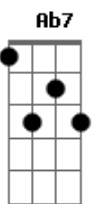

Frank Sinatra - The Birth of the Blues

Tom: C

A7 Ab7 G7 C C Dm7 G7
They heard the breeze in the trees

G7 C E7 F
Singing weird melodies

D7 G7 C Ab7 G7
And they made that the start of the blues.

A7 Ab7 G7 C Am Dm7
And from a jail came the wail

G7 C E7 F
Of a down-hearted frail

D7 G7 Dm7 G7 C Fdim C
And they played that as part of the blues.

Bridge:

C C E7 Dm E7
From a whippoorwill, out on a hill,

Dm Bm7- E7 Bm7-

They took a new note,

E7 A7 A7sus4 A7
Pushed it through a horn til it was born

Am7 D7 G7
Into a new note.

A7 Ab7 G7 C Am Dm7 G7
And then they nursed it, rehearsed it,

G C Bm7- E7 F
And gave out the news

D7 Dm7 G7 C Am Ab7 G7
That the southland gave birth to the blues.

Repeat Bridge:

(Repeat last verse)

Last time:

D7 Dm7 G7 Ab7 - G7 Gdim C Bb7 Ab7 C
That the southland gave birth to the blues.

Acordes

© ukulele-chords.com

© ukulele-chords.com

© ukulele-chords.com

© ukulele-chords.com