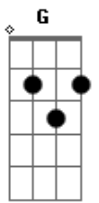

© ukulele-chords.com