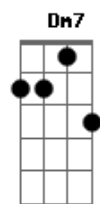

© ukulele-chords.com