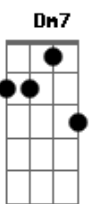

© ukulele-chords.com