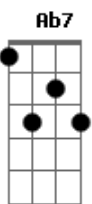

Frank Sinatra - The Birth of the Blues

Tom: C

A7 Ab7 G7 C C Dm7 G7
They heard the breeze in the trees

G7 C E7 F
Singing weird melodies

D7 G7 C Ab7 G7
And they made that the start of the blues.

A7 Ab7 G7 C Am Dm7
And from a jail came the wail

G7 C E7 F
Of a down-hearted frail

D7 G7 Dm7 G7 C Fdim C
And they played that as part of the blues.

Bridge:

C C E7 Dm E7
From a whippoorwill, out on a hill,

Dm Bm7- E7 Bm7-

They took a new note,

E7 A7 A7sus4 A7
Pushed it through a horn til it was born

Am7 D7 G7
Into a new note.

A7 Ab7 G7 C Am Dm7 G7
And then they nursed it, rehearsed it,

G C Bm7- E7 F
And gave out the news

D7 Dm7 G7 C Am Ab7 G7
That the southland gave birth to the blues.

Repeat Bridge:

(Repeat last verse)

Last time:

D7 Dm7 G7 Ab7 - G7 Gdim C Bb7 Ab7 C
That the southland gave birth to the blues.

Acordes

© ukulele-chords.com

© ukulele-chords.com

© ukulele-chords.com

© ukulele-chords.com