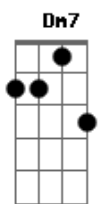

© ukulele-chords.com