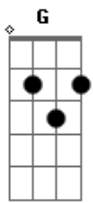

© ukulele-chords.com