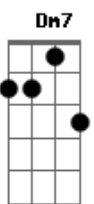

© ukulele-chords.com