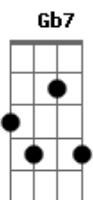

ukulele-chords.com