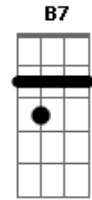

© ukulele-chords.com