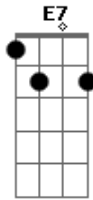

© ukulele-chords.com