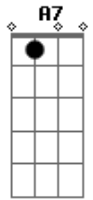

A A7 D E7
 I'm a little lamb who's lost in the wood
 A B7 E7 Dbdim7
 I know I could, always be good
 Bm Dm E7 A
 To one who'll watch over me

D A

A7 D
 Although he may not be the man some
 Girls think of as handsome
 A7 Ab7 Db7
 To my heart he carries the key

E7

A A7 D E7
 Won't you tell him please to put on some speed
 A B7 E7 Dbdim7
 Follow my lead, oh, how I need
 Bm Dm E7 A
 Someone to watch over me

D A -
 -

Acordes

© ukulele-chords.com

© ukulele-chords.com