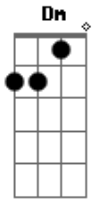

© ukulele-chords.com