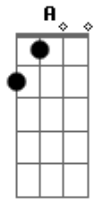

Frank Sinatra - Someone To Watch Over Me

Cifra por Lucas Leal

A A7 D E7
There's a somebody I'm longin' to see
A B7 E7 Dbdim7
I hope that he, turns out to be
Bm Dm E7 A
Someone who'll watch over me

Dbdim7 E7

A A7 D E7
I'm a little lamb who's lost in the wood
A B7 E7 Dbdim7
I know I could, always be good
Bm Dm E7 A
To one who'll watch over me

D A

A7 D
Although he may not be the man some
Girls think of as handsome
A7 Ab7 Db7
To my heart he carries the key

E7

A A7 D E7
Won't you tell him please to put on some speed
A B7 E7 Dbdim7
Follow my lead, oh, how I need
Bm Dm E7 A
Someone to watch over me

D A -
-

Acordes

© ukulele-chords.com