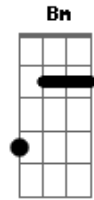

© ukulele-chords.com