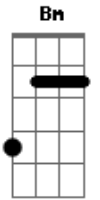

© ukulele-chords.com