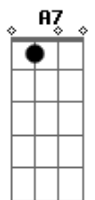

A A7 D E7
 I'm a little lamb who's lost in the wood
 A B7 E7 Dbdim7
 I know I could, always be good
 Bm Dm E7 A
 To one who'll watch over me

D A

A7 D
 Although he may not be the man some
 Girls think of as handsome
 A7 Ab7 Db7
 To my heart he carries the key

E7

A A7 D E7
 Won't you tell him please to put on some speed
 A B7 E7 Dbdim7
 Follow my lead, oh, how I need
 Bm Dm E7 A
 Someone to watch over me

D A -
 -

Acordes

© ukulele-chords.com

© ukulele-chords.com