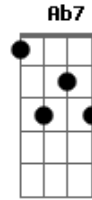

© ukulele-chords.com