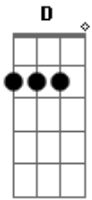

A A7 D E7
 I'm a little lamb who's lost in the wood
 A B7 E7 Dbdim7
 I know I could, always be good
 Bm Dm E7 A
 To one who'll watch over me

D A

A7 D
 Although he may not be the man some
 Girls think of as handsome
 A7 Ab7 Db7
 To my heart he carries the key

E7

A A7 D E7
 Won't you tell him please to put on some speed
 A B7 E7 Dbdim7
 Follow my lead, oh, how I need
 Bm Dm E7 A
 Someone to watch over me

D A -
 -

Acordes

© ukulele-chords.com

© ukulele-chords.com