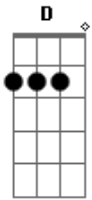

Frank Sinatra - Someone To Watch Over Me

Cifra por Lucas Leal

A A7 D E7
There's a somebody I'm longin' to see
A B7 E7 Dbdim7
I hope that he, turns out to be
Bm Dm E7 A
Someone who'll watch over me

Dbdim7 E7

A A7 D E7
I'm a little lamb who's lost in the wood
A B7 E7 Dbdim7
I know I could, always be good
Bm Dm E7 A
To one who'll watch over me

D A

A7 D
Although he may not be the man some
Girls think of as handsome
A7 Ab7 Db7
To my heart he carries the key

E7

A A7 D E7
Won't you tell him please to put on some speed
A B7 E7 Dbdim7
Follow my lead, oh, how I need
Bm Dm E7 A
Someone to watch over me

D A -
-

Acordes

© ukulele-chords.com

© ukulele-chords.com

© ukulele-chords.com

© ukulele-chords.com

© ukulele-chords.com

© ukulele-chords.com

© ukulele-chords.com

© ukulele-chords.com

© ukulele-chords.com