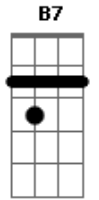

© ukulele-chords.com