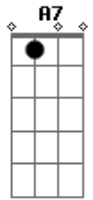

© ukulele-chords.com