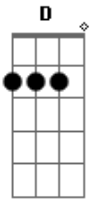

A A7 D E7
 I'm a little lamb who's lost in the wood
 A B7 E7 Dbdim7
 I know I could, always be good
 Bm Dm E7 A
 To one who'll watch over me

D A

A7 D
 Although he may not be the man some
 Girls think of as handsome
 A7 Ab7 Db7
 To my heart he carries the key

E7

A A7 D E7
 Won't you tell him please to put on some speed
 A B7 E7 Dbdim7
 Follow my lead, oh, how I need
 Bm Dm E7 A
 Someone to watch over me

D A -
 -

Acordes

© ukulele-chords.com

© ukulele-chords.com