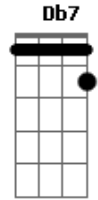

© ukulele-chords.com