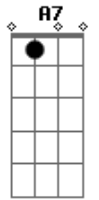

A A7 D E7
 I'm a little lamb who's lost in the wood
 A B7 E7 Dbdim7
 I know I could, always be good
 Bm Dm E7 A
 To one who'll watch over me

D A

A7 D
 Although he may not be the man some
 Girls think of as handsome
 A7 Ab7 Db7
 To my heart he carries the key

E7

A A7 D E7
 Won't you tell him please to put on some speed
 A B7 E7 Dbdim7
 Follow my lead, oh, how I need
 Bm Dm E7 A
 Someone to watch over me

D A -
 -

Acordes

© ukulele-chords.com

© ukulele-chords.com