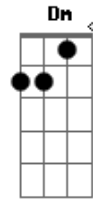

© ukulele-chords.com