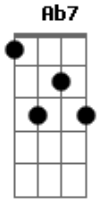

© ukulele-chords.com