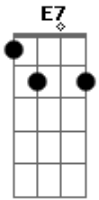

© ukulele-chords.com