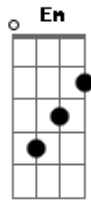

© ukulele-chords.com