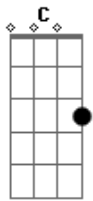

Frank Sinatra - Saturday Night Is The Loneliest Night In The Week

Tom: C
Intro: (Horns for guitar):

G
Saturday night is the loneliest night in the week
cause that's the night that my sweetie and I used to dance
cheek to cheek
I don't mind Sunday night at all
'cause that's the night friends come to ball
And Monday to Friday's go fast
And another week goes past
But Saturday night is the loneliest night in the week
I sing the song that I sang for the memories I usually seek
Until I hear you at the door
'til you're in my arms once more

G Saturday night is the loneliest night of the week **C**
(Horn Break)
G Hey now, Saturday night is the loneliest night of the week
And I sing the song that I sang for the memories I usually seek
Until I hear you at that door
Until you're in my arms once more
G Saturday night is the loneliest night of the week **C**
(Horns)
Until I hear you at that door
Until you're in my arms once more
G Saturday night is the loneliest night of the week **C**

Acordes

© ukulele-chords.com