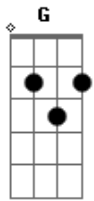

© ukulele-chords.com