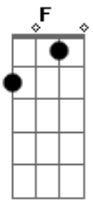

© ukulele-chords.com