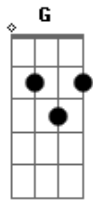

© ukulele-chords.com