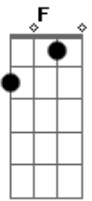

© ukulele-chords.com