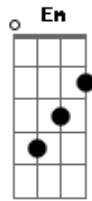

© ukulele-chords.com