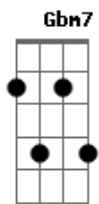

© ukulele-chords.com