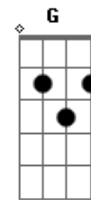

© ukulele-chords.com