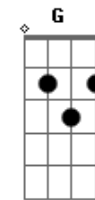

© ukulele-chords.com