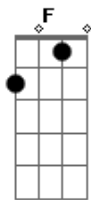

© ukulele-chords.com