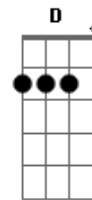

© ukulele-chords.com