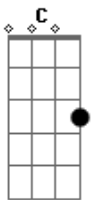

Frank Sinatra - Moon River

Tom: C

C Am F C
Moon River wider than a mile,
F C Dm G
I'm crossing you in style someday.
C Em F Em F
Oh, dream maker, you heartbreaker,
Am D Em F
G Wherever you're going I'm going your way.
C Am F C
Two drifters off to see the world,
F C Dm G F F
there's such a lot of world to see.
C Am F C
We're aft - er the same rainbows end,
F C

F and waiting round the bend,
C Am F G
my huckleberry friend, Moon River,
C
and me.
C Am F C
Two drifters off to see the world,
F C Dm G
there's such a lot of world to see.
C Am F C
We're aft - er the same rainbows end,
F C
and waiting round the bend,
C Am F G
my huckleberry friend, Moon River,
C
and me.

Acordes

© ukulele-chords.com