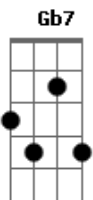

© ukulele-chords.com