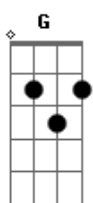

Frank Sinatra - Meditation

Tom: A

G Gdim
In my loneliness,
G
When you're gone and I'm all by myself,
Bm7 E7/-9
And I need your caress
Am7 Cm
I just think of you,
Bm7 E7/-9
And the thought of you holding me near,
Am7 D7
Makes my loneliness soon disappear
G Gdim
Though you're far away,
G
I have only to close my eyes,
Bm7 E7/-9
And you are back to stay
Am7 Cm

I just close my eyes,
Bm7 E7/-9
And the sadness that missing you brings
Am7 D7
Soon is gone and this heart of mine sings
C7M Cm
Yes I love you so,
Bm7 E7/-9 Am7 Gb7
And that for me is all I need to know
G Gdim
I will wait for you,
G
Til the sun falls from out of the sky,
Bm7 E7/-9
For what else can I do
Am7 Cm
I will wait for you
Bm7 E7/-9 Am7
Meditating, how sweet life will be,
Adim G
When you come back to me

Acordes

© ukulele-chords.com