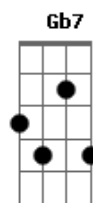

© ukulele-chords.com