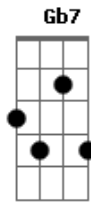

© ukulele-chords.com