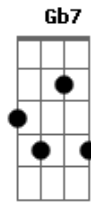

© ukulele-chords.com