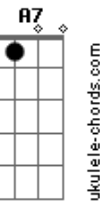

© ukulele-chords.com