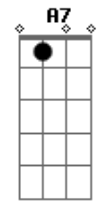

© ukulele-chords.com