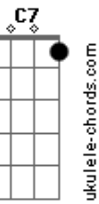

© ukulele-chords.com