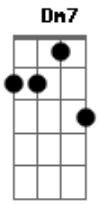

© ukulele-chords.com