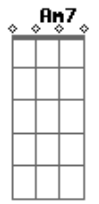

© ukulele-chords.com