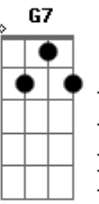

© ukulele-chords.com