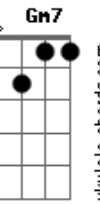

© ukulele-chords.com