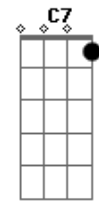

© ukulele-chords.com