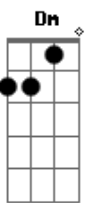

© ukulele-chords.com