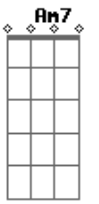

© ukulele-chords.com