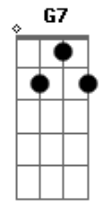

© ukulele-chords.com