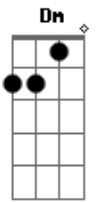

© ukulele-chords.com