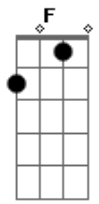

Frank Sinatra - Lullaby of Broadway

Tom: F

C Am7 Dm7 G7 C
Come on along and listen to the lullaby of Broadway,
C Am7 Dm7 G7 C
The hip hooray and bally-hoo, the lullaby of Broadway.
F Gm7 D7 Gm7 C F
The rumble of a subway train, the rattle of the tax - is,
F Gm7 D7 Gm7 C F
The daffydils who entertain at Angelo's and Max - ie's.
G7 C C A7
When a Broadway baby says, "Good night,"
G7 Dm7 G7 C
It's early in the morning;
C A7 Dm7 Fdim G7 C7
Manhattan babies don't sleep tight until the dawn.
F Gdim F C F - F7 Bb - Bb F C F C7
Good night, ba-by, good night, milk man's on his way.
F Gdim F - C F - F7 Bb - Bb F C F G7
Sleep tight, ba-by, sleep tight, let's call it a day.
Hey!

C Am7 Dm7 G7 C
Come on along and listen to the lullaby of Broadway,
C Am7 Dm7 G7 C
The hi-dee-ho and boop - a do, the lullaby of Broadway.
F Gm7 D7 Gm7 C F
The band begins to go to town, and ev'ryone goes cra-zy;
F Gm7 D7 Gm7 C F
You rockaby your baby 'round 'til ev'rything goes ha - zy.
G7 C C A7 G7 Dm7 G7
"Hush-a-by, I'll buy you this and that," you hear a daddy say - ing,
C C A7 Dm7 Fdim G7 C7
And baby goes home to her flat to sleep all day.
F Gdim F C F - F7 Bb - Bb F C F C7
Good night, ba-by, good night, milk man's on his way.
F Gdim F - C F - F7 Bb - Bb F C7 Dm7 Fdim
Sleep tight, ba-by, sleep tight, let's call it a day,
Coda:
Gm7 F Dm Fdim C F
Listen to the lul - la - by of old Broad - way.

Acordes

© ukulele-chords.com