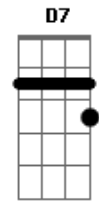

© ukulele-chords.com