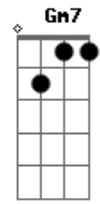

© ukulele-chords.com