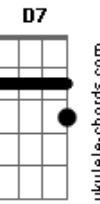

© ukulele-chords.com