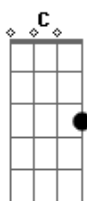

Frank Sinatra - Like Someone In Love

Tom: C

G G Em D D7 Cdim G
Lately I find myself out gazing at stars,
Bm D7 G G7
Hearing guitars like someone in love;
C Am Cm G Edim
Sometimes the things I do astound me,
Am A7 Am Am Am Cdim
Mostly whenever you're around me.

G G Em D D7 Cdim G
Lately I seem to walk as though I had wings,
Bm D7 G G7
Bump into things like someone in love;
C Am Cm G A7
Each time I look at you I'm limp as a glove,
D Am D7 G

And feeling like someone in love.

(instrumental interlude - first two lines of first verse)

C Am Cm G Edim
Sometimes the things I do astound me,
Am A7 Am Am Am Cdim
Mostly whenever you're around me.

G G Em D D7 Cdim G
Lately I seem to walk as though I had wings,
Bm D7 G G7
I bump into things like someone in love;
C Am G A7
Each time I look at you I'm limp as a glove,
F D7 G
And feeling like someone in love.

Acordes