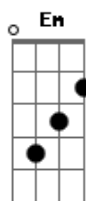

© ukulele-chords.com