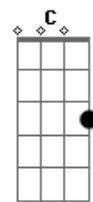

© ukulele-chords.com