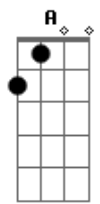

© ukulele-chords.com