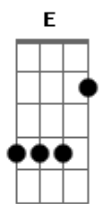

© ukulele-chords.com