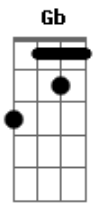

© ukulele-chords.com

© ukulele-chords.com