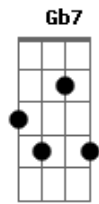

© ukulele-chords.com