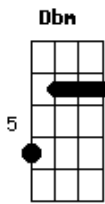

© ukulele-chords.com