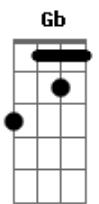

© ukulele-chords.com

© ukulele-chords.com