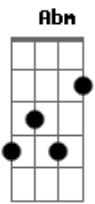

© ukulele-chords.com