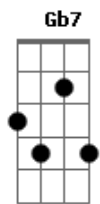

© ukulele-chords.com