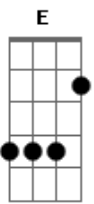

© ukulele-chords.com