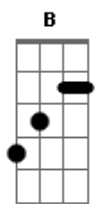

Frank Sinatra - Killing Me Softly

Tom: B
Intro: Abm Dbm Gb B Abm Dbm Gb E B E A Abm

Dbm Gb
I heard she sang a good song
B E
I heard she had a style
Dbm Gb
And so i came to see her
Abm
And listen for a while
Dbm Gb7
And there she was this young girl
B Abm
A stranger to my eyes

Abm Dbm
Strumming my pain with her fingers
Gb B
Singing my life with her words
Abm Dbm
Killing me softly with her song
Gb E
Killing me softly with her song
B E
Telling my whole life with her words
A
Killing me softly
Abm
With her song

Dbm Gb
I felt all flushed with fever
B E
Embarrassed by the crowd
Dbm Gb
I felt she found my letters
Abm
And read each one out loud
Dbm Gb7
I prayed that she would finish
B Abm
But she just kept right on

Abm Dbm
Strumming my pain with her fingers
Gb B
Singing my life with her words
Abm Dbm
Killing me softly with her song
Gb E
Killing me softly with her song
B E
Telling my whole life with her words
A
Killing me softly
Abm
With her song

Dbm Gb
She sang as if she knew me
B E
In all my dark despair
Dbm Gb
And then she looked right through me
Abm
As if i wasn't there
Dbm Gb7
But she just came to singing
B Abm
Singing clear and strong

Abm Dbm
Strumming my pain with her fingers
Gb B
Singing my life with her words
Abm Dbm
Killing me softly with her song
Gb E
Killing me softly with her song
B E
Telling my whole life with her words
A
Killing me softly
Abm
With her song

Acordes

© ukulele-chords.com