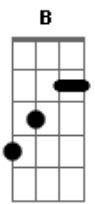

Frank Sinatra - Killing Me Softly

Tom: B
Intro: Abm Dbm Gb B Abm Dbm Gb E B E A Abm

Dbm Gb
I heard she sang a good song
B E
I heard she had a style
Dbm Gb
And so i came to see her
Abm
And listen for a while
Dbm Gb7
And there she was this young girl
B Abm
A stranger to my eyes

Abm Dbm
Strumming my pain with her fingers
Gb B
Singing my life with her words
Abm Dbm
Killing me softly with her song
Gb E
Killing me softly with her song
B E
Telling my whole life with her words
A
Killing me softly
Abm
With her song

Dbm Gb
I felt all flushed with fever
B E
Embarrassed by the crowd
Dbm Gb
I felt she found my letters
Abm
And read each one out loud
Dbm Gb7
I prayed that she would finish
B Abm
But she just kept right on

Abm Dbm
Strumming my pain with her fingers
Gb B
Singing my life with her words
Abm Dbm
Killing me softly with her song
Gb E
Killing me softly with her song
B E
Telling my whole life with her words
A
Killing me softly
Abm
With her song

Dbm Gb
She sang as if she knew me
B E
In all my dark despair
Dbm Gb
And then she looked right through me
Abm
As if i wasn't there
Dbm Gb7
But she just came to singing
B Abm
Singing clear and strong

Abm Dbm
Strumming my pain with her fingers
Gb B
Singing my life with her words
Abm Dbm
Killing me softly with her song
Gb E
Killing me softly with her song
B E
Telling my whole life with her words
A
Killing me softly
Abm
With her song

Acordes

© ukulele-chords.com