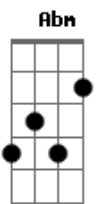

Frank Sinatra - Killing Me Softly

Tom: B
Intro: Abm Dbm Gb B Abm Dbm Gb E B E A Abm

Dbm Gb
I heard she sang a good song
B E
I heard she had a style
Dbm Gb
And so i came to see her
Abm
And listen for a while
Dbm Gb7
And there she was this young girl
B Abm
A stranger to my eyes

Abm Dbm
Strumming my pain with her fingers
Gb B
Singing my life with her words
Abm Dbm
Killing me softly with her song
Gb E
Killing me softly with her song
B E
Telling my whole life with her words
A
Killing me softly
Abm
With her song

Dbm Gb
I felt all flushed with fever
B E
Embarrassed by the crowd
Dbm Gb
I felt she found my letters
Abm
And read each one out loud
Dbm Gb7
I prayed that she would finish
B Abm
But she just kept right on

Abm Dbm
Strumming my pain with her fingers
Gb B
Singing my life with her words
Abm Dbm
Killing me softly with her song
Gb E
Killing me softly with her song
B E
Telling my whole life with her words
A
Killing me softly
Abm
With her song

Dbm Gb
She sang as if she knew me
B E
In all my dark despair
Dbm Gb
And then she looked right through me
Abm
As if i wasn't there
Dbm Gb7
But she just came to singing
B Abm
Singing clear and strong

Abm Dbm
Strumming my pain with her fingers
Gb B
Singing my life with her words
Abm Dbm
Killing me softly with her song
Gb E
Killing me softly with her song
B E
Telling my whole life with her words
A
Killing me softly
Abm
With her song

Acordes

© ukulele-chords.com

© ukulele-chords.com

© ukulele-chords.com

© ukulele-chords.com

© ukulele-chords.com

© ukulele-chords.com

© ukulele-chords.com