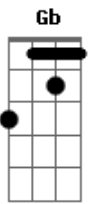

© ukulele-chords.com