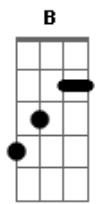

Frank Sinatra - Killing Me Softly

Tom: B
Intro: Abm Dbm Gb B Abm Dbm Gb E B E A Abm

Dbm Gb
I heard she sang a good song
B E
I heard she had a style
Dbm Gb
And so i came to see her
Abm
And listen for a while
Dbm Gb7
And there she was this young girl
B Abm
A stranger to my eyes

Abm Dbm
Strumming my pain with her fingers
Gb B
Singing my life with her words
Abm Dbm
Killing me softly with her song
Gb E
Killing me softly with her song
B E
Telling my whole life with her words
A
Killing me softly
Abm
With her song

Dbm Gb
I felt all flushed with fever
B E
Embarrassed by the crowd
Dbm Gb
I felt she found my letters
Abm
And read each one out loud
Dbm Gb7
I prayed that she would finish
B Abm
But she just kept right on

Abm Dbm
Strumming my pain with her fingers
Gb B
Singing my life with her words
Abm Dbm
Killing me softly with her song
Gb E
Killing me softly with her song
B E
Telling my whole life with her words
A
Killing me softly
Abm
With her song

Dbm Gb
She sang as if she knew me
B E
In all my dark despair
Dbm Gb
And then she looked right through me
Abm
As if i wasn't there
Dbm Gb7
But she just came to singing
B Abm
Singing clear and strong

Abm Dbm
Strumming my pain with her fingers
Gb B
Singing my life with her words
Abm Dbm
Killing me softly with her song
Gb E
Killing me softly with her song
B E
Telling my whole life with her words
A
Killing me softly
Abm
With her song

Acordes

© ukulele-chords.com