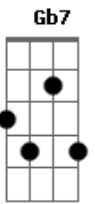

© ukulele-chords.com