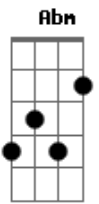

Frank Sinatra - Killing Me Softly

Tom: B
Intro: Abm Dbm Gb B Abm Dbm Gb E B E A Abm

Dbm Gb
I heard she sang a good song
B E
I heard she had a style
Dbm Gb
And so i came to see her
Abm
And listen for a while
Dbm Gb7
And there she was this young girl
B Abm
A stranger to my eyes

Abm Dbm
Strumming my pain with her fingers
Gb B
Singing my life with her words
Abm Dbm
Killing me softly with her song
Gb E
Killing me softly with her song
B E
Telling my whole life with her words
A
Killing me softly
Abm
With her song

Dbm Gb
I felt all flushed with fever
B E
Embarrassed by the crowd
Dbm Gb
I felt she found my letters
Abm
And read each one out loud
Dbm Gb7
I prayed that she would finish
B Abm
But she just kept right on

Abm Dbm
Strumming my pain with her fingers
Gb B
Singing my life with her words
Abm Dbm
Killing me softly with her song
Gb E
Killing me softly with her song
B E
Telling my whole life with her words
A
Killing me softly
Abm
With her song

Dbm Gb
She sang as if she knew me
B E
In all my dark despair
Dbm Gb
And then she looked right through me
Abm
As if i wasn't there
Dbm Gb7
But she just came to singing
B Abm
Singing clear and strong

Abm Dbm
Strumming my pain with her fingers
Gb B
Singing my life with her words
Abm Dbm
Killing me softly with her song
Gb E
Killing me softly with her song
B E
Telling my whole life with her words
A
Killing me softly
Abm
With her song

Acordes

© ukulele-chords.com

© ukulele-chords.com

© ukulele-chords.com

© ukulele-chords.com

© ukulele-chords.com

© ukulele-chords.com

© ukulele-chords.com