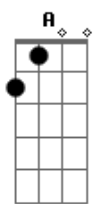

© ukulele-chords.com