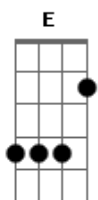

Frank Sinatra - I Love You

tom:

Intro: **E** **E** **E** **E**
E **E** **E**

You're just too good to be true
Can't take my eyes off you
You'd be like heaven to touch
I wanna hold you so much
At long last love has arrived
And I thank God I'm alive
You're just too good to be true
Can't take my eyes off you

Pardon the way that I stare
There's nothing else to compare
The sight of you leaves me weak
There are no words left to speak
But if you feel like I feel
Please let me know that is real
You're just too good to be true
I can't take my eyes off you

(**Gbm7** **B7add9** **Abm7** **Dbm7** **Gbm7** **B7add9** **Abm7** **Db7**)

I love you baby
And if it's quite all right
I need you baby
To warm the lonely nights
I love you baby
Trust in me when I say

Oh pretty baby
Don't bring me down I pray
Oh pretty baby

Now that I've found you stay
And let me love you, baby
Let me love you

You're just too good to be true
I can't take my eyes off you
You'd be like heaven to touch
I wanna hold you so much
At long last love has arrived
And I thank God I'm alive
You're just too good to be true
Can't take my eyes off You

Gbm7 **B7add9** **Abm7** **Db7**

I love you baby
And if it's quite all right
I need you baby
To warm the lonely nights
I love you baby
Trust in me when I say

Oh pretty baby
Don't bring me down I pray
Oh pretty baby
Now that I've found you stay
Oh pretty baby
Trust in me when I say

I need you baby
When will you fall my way
Oh pretty baby
Now that I've found you stay
And let me love you, baby
Let me love you

Acordes

© ukulele-chords.com