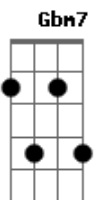

(**Gbm7** **B7add9** **Abm7** **Dbm7** **Gbm7** **B7add9** **Abm7** **Db7**)

I love you baby
And if it's quite all right
I need you baby
To warm the lonely nights
I love you baby
Trust in me when I say

Oh pretty baby
Don't bring me down I pray
Oh pretty baby

Now that I've found you stay
And let me love you, baby
Let me love you

You're just too good to be true
I can't take my eyes off you
You'd be like heaven to touch
I wanna hold you so much
At long last love has arrived
And I thank God I'm alive
You're just too good to be true
Can't take my eyes off You

Gbm7 **B7add9** **Abm7** **Db7**

I love you baby
And if it's quite all right
I need you baby
To warm the lonely nights
I love you baby
Trust in me when I say

Oh pretty baby
Don't bring me down I pray
Oh pretty baby
Now that I've found you stay
Oh pretty baby
Trust in me when I say

I need you baby
When will you fall my way
Oh pretty baby
Now that I've found you stay
And let me love you, baby
Let me love you

Acordes

© ukulele-chords.com

© ukulele-chords.com

© ukulele-chords.com

© ukulele-chords.com