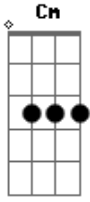

© ukulele-chords.com