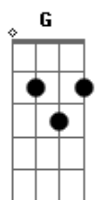

© ukulele-chords.com