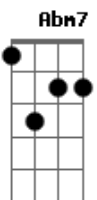

(**Gbm7** **B7add9** **Abm7** **Dbm7** **Gbm7** **B7add9** **Abm7** **Db7**)

I love you baby
And if it's quite all right
I need you baby
To warm the lonely nights
I love you baby
Trust in me when I say

Oh pretty baby
Don't bring me down I pray
Oh pretty baby

Now that I've found you stay
And let me love you, baby
Let me love you

You're just too good to be true
I can't take my eyes off you
You'd be like heaven to touch
I wanna hold you so much
At long last love has arrived
And I thank God I'm alive
You're just too good to be true
Can't take my eyes off You

Gbm7 **B7add9** **Abm7** **Db7**

I love you baby
And if it's quite all right
I need you baby
To warm the lonely nights
I love you baby
Trust in me when I say

Oh pretty baby
Don't bring me down I pray
Oh pretty baby
Now that I've found you stay
Oh pretty baby
Trust in me when I say

I need you baby
When will you fall my way
Oh pretty baby
Now that I've found you stay
And let me love you, baby
Let me love you

Acordes

© ukulele-chords.com

© ukulele-chords.com

© ukulele-chords.com

© ukulele-chords.com