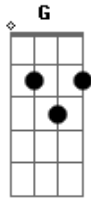

Frank Sinatra - Fly Me To The Moon

tom:

C

[Primeira Parte]

Am Dm
Fly me to the Moon

G C
Let me play among the stars

F Dm
Let me see what spring is like

E Am
On Jupiter and Mars

Dm G C A
In other words, hold my hand

Dm G C E
In other words, baby, kiss me

[Segunda Parte]

Am Dm
Fill my heart with song

G C
Let me sing for ever more

F Dm
You are all I long for all I

E Am
Worship and adore

Dm G C A
In other words, please, be true

Dm G C E
In other words, I love you

(Am Dm G C F Dm E)
(Am Dm G C A Dm G C E)

[Terceira Parte]

Am Dm
Fill my heart with song

G C
Let me sing for ever more

F Dm
You are all I long for all I

E Am
Worship and adore

Dm G E A
In other words, please, be true

Dm G Em A
In other words in other words

G C
I love you

Acordes

© ukulele-chords.com

© ukulele-chords.com

© ukulele-chords.com