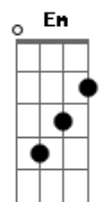

Em **A** **Gbm7** **Gdim**
 I make a date for golf, and you can bet your life it rains;

Em7 **A** **Am** **B7**
 I try to give a party, and the guy upstairs complains.

Em7 **Dbm7** **Gb7** **Bm7**
 I guess I'll go thru life just catching colds and missing trains -

G7
© ukulele-chords.com

Gb
© ukulele-chords.com

Bb7
© ukulele-chords.com

A
© ukulele-chords.com

Em
© ukulele-chords.com

Gbm7
© ukulele-chords.com

En7
© ukulele-chords.com

B7
© ukulele-chords.com