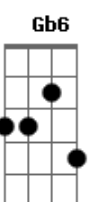

Em **A** **Gbm7** **Gdim**
 I make a date for golf, and you can bet your life it rains;

Em7 **A** **Am** **B7**
 I try to give a party, and the guy upstairs complains.

Em7 **Dbm7** **Gb7** **Bm7**
 I guess I'll go thru life just catching colds and missing trains -

G7
© ukulele-chords.com

Gb
© ukulele-chords.com

Bb7
© ukulele-chords.com

A
© ukulele-chords.com

Em
© ukulele-chords.com

Gbm7
© ukulele-chords.com

En7
© ukulele-chords.com

B7
© ukulele-chords.com

Dbn7
© ukulele-chords.com

Gb7
© ukulele-chords.com

Bn7
© ukulele-chords.com

A7
© ukulele-chords.com

Am7
© ukulele-chords.com

D7
© ukulele-chords.com

Abn7
© ukulele-chords.com

Db7
© ukulele-chords.com