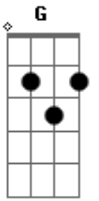

Em **A** **Gbm7** **Gdim**
 I make a date for golf, and you can bet your life it rains;

Em7 **A** **Am** **B7**
 I try to give a party, and the guy upstairs complains.

Em7 **Dbm7** **Gb7** **Bm7**
 I guess I'll go thru life just catching colds and missing trains -

Am7 **D7** **G** **G**
 That love would turn the trick to end despair;

Abm7 **Db7** **Gb** **Gb6**
 But now I just can't fool this head that thinks for me -

Bm7 **Gb** **Bm7** **E7** **Em7** **A7**
 I've mortgaged all my castles in the air

Em **A** **Gbm7** **Gdim**
 I've telegraphed and phoned, and sent an airmail special, too;

Em7 **A** **Am** **B7**
 Your answer was "Good bye" and there was even postage due.

Em7 **A7** **D** **D7M** **B7**
 I fell in love just once, and then it had to be with you -

Em7 **A7** **D**
 Ev'rything happens to me,

Em7 **A7** **D**
 Ev'rything happens to me.

Acordes

Am
© ukulele-chords.com

D
© ukulele-chords.com

G
© ukulele-chords.com

D7M
© ukulele-chords.com

Bm
© ukulele-chords.com