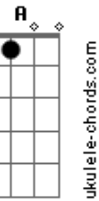

Bb7
© ukulele-chords.com

A
© ukulele-chords.com