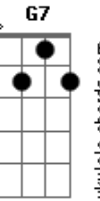

Em7 **A7** **D**
 Ev'rything happens to me,

Em7 **A7** **D**
 Ev'rything happens to me.

Acordes

Am
© ukulele-chords.com

D
© ukulele-chords.com

G
© ukulele-chords.com

D7M
© ukulele-chords.com

Bm
© ukulele-chords.com