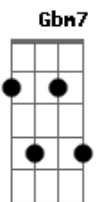

Em **A** **Gbm7** **Gdim**
 I make a date for golf, and you can bet your life it rains;

Em7 **A** **Am** **B7**
 I try to give a party, and the guy upstairs complains.

Em7 **Dbm7** **Gb7** **Bm7**
 I guess I'll go thru life just catching colds and missing trains -

G7
© ukulele-chords.com

Gb
© ukulele-chords.com

Bb7
© ukulele-chords.com

A
© ukulele-chords.com

Em
© ukulele-chords.com

Gbm7
© ukulele-chords.com

En7
© ukulele-chords.com

B7
© ukulele-chords.com