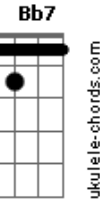

Gb
© ukulele-chords.com

Bb7
© ukulele-chords.com