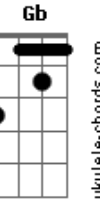

G7
© ukulele-chords.com

Gb
© ukulele-chords.com