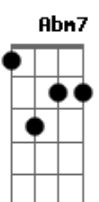

Em **A** **Gbm7** **Gdim**
 I make a date for golf, and you can bet your life it rains;

Em7 **A** **Am** **B7**
 I try to give a party, and the guy upstairs complains.

Em7 **Dbm7** **Gb7** **Bm7**
 I guess I'll go thru life just catching colds and missing trains -

G7
© ukulele-chords.com

Gb
© ukulele-chords.com

Bb7
© ukulele-chords.com

A
© ukulele-chords.com

Em
© ukulele-chords.com

Gbm7
© ukulele-chords.com

En7
© ukulele-chords.com

B7
© ukulele-chords.com

Dbn7
© ukulele-chords.com

Gb7
© ukulele-chords.com

Bn7
© ukulele-chords.com

A7
© ukulele-chords.com

Am7
© ukulele-chords.com

D7
© ukulele-chords.com

Abn7
© ukulele-chords.com

Db7
© ukulele-chords.com