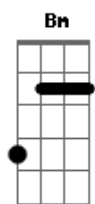

© ukulele-chords.com