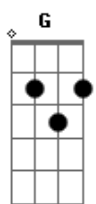

© ukulele-chords.com