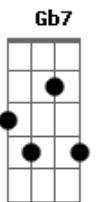

© ukulele-chords.com