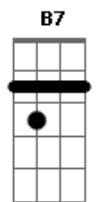

© ukulele-chords.com