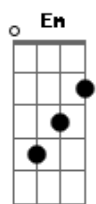

Frank Sinatra - Embraceable You

Tom: G
Intro: D D D Gdim A7 D Bm F A7

D Fdim A7 Em A7
Embrace me, my sweet embraceable you;
Em C7 A7 D A7 D
Embrace me, you irreplaceable you.
Bm Bm Db7 Gbm Gbm B7
Just one look at you, my heart grew tipsy in me;
A Cdim E7 Cdim A7 Em A A7
You, and you alone, bring out the Gypsy in me.
D Fdim A7 Em A7

I love all the many charms about you;
Em C7 A7 D A7 D
Above all, I want my arms about you.
G Em Gb7
Don't you be a naughty baby;
Bm Bm E7
Come to papa, come to papa, do,

D D D Gdim A7 D Bm F A7
My sweet embraceable you.
Last Time:
D D D Gdim A7 D
My sweet embraceable you.

Acordes

© ukulele-chords.com