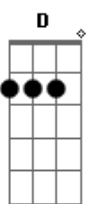

© ukulele-chords.com