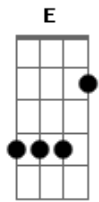

Frank Sinatra - Deep In a Dream

Tom: C

E I dim all the E7 lights and I E7 sink in my E chair.
A The smoke from my cigarette A climbs through the A7 air.
Dalt The walls of my room D fade a - way in the Dm7 blue,
Bm7 And I'm deep in a dream of you. E7

E The smoke makes a E7 stairway for you to E7 descend;
A You come to my A arms, may this A7 bliss never A7 end,
Dalt For we love anew just as we used to do Dm7
D E7 A

When I'm deep in a dream of you.

C Then from the ceiling, Am sweet music comes Dm7 stealing;
C We glide through a lover's Gdim refrain;
C You're so appealing Am that I'm Dm7 soon G7 revealing
C My love for you over again. Gdim Dm7 G7

E My cigarette burns me, I wake with a E7 start;
A My hand isn't hurt, but there's A7 pain in my A7 heart.
Dalt Make or asleep, ev'ry mem'ry I'll keep Dm7
D Deep in a dream of you. E7 A

Acordes

© ukulele-chords.com