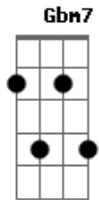

© ukulele-chords.com