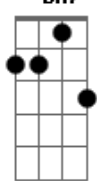

Frank Sinatra - Chicago

Tom: C

Intro: Dm7 G7 Dm7 G7 Dm7 G7 C G7

C C7M Cm7 C C7M Cm7 Dm7 G7 Dm7 G7
Chicago, Chicago, that toddlin' town,
Dm7 G7 Dm7 G7 C
Chicago, Chicago, I'll show you around.
C A7 Edim Bm7- Cdim
Bet your bottom dollar you'll lose the blues
Dm7 G7 Dm7 G7
In Chicago, Chicago

Dm7 Gdim Fdim G7 Dm7 Gdim Fdim G7 C Edim Dm7
The town that Billy Sunday could not shut down.
C Cm7 Cm7/6 C Cm7 Cm7/6 Dm7 G7 Dm7 G7
On State Street, that great street, I just want to say
Dm7 G7 E E7 Am A7
They do things they don't do on Broadway; say,
Dm Dm7 Dm7 Fdim
They have the time, the time of their life
Cm7 Em Am7 Am7
I saw a man, he danced with his wife
Dm7 G7 Dm7 G7 Dm7 G7 C
In Chicago, Chicago my home town.

Acordes

© ukulele-chords.com

© ukulele-chords.com

Dm7

© ukulele-chords.com

© ukulele-chords.com

© ukulele-chords.com

© ukulele-chords.com

© ukulele-chords.com

© ukulele-chords.com

© ukulele-chords.com

© ukulele-chords.com

© ukulele-chords.com

© ukulele-chords.com