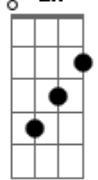

Frank Sinatra - Chicago

Tom: C

Intro: Dm7 G7 Dm7 G7 Dm7 G7 C G7

C C7M Cm7 C C7M Cm7 Dm7 G7 Dm7 G7
Chicago, Chicago, that toddlin' town,
Dm7 G7 Dm7 G7 C
Chicago, Chicago, I'll show you around.
C A7 Edim Bm7- Cdim
Bet your bottom dollar you'll lose the blues
Dm7 G7 Dm7 G7
In Chicago, Chicago

Dm7 Gdim Fdim G7 Dm7 Gdim Fdim G7 C Edim Dm7
The town that Billy Sunday could not shut down.
C Cm7 Cm7/6 C Cm7 Cm7/6 Dm7 G7 Dm7 G7
On State Street, that great street, I just want to say
Dm7 G7 E E7 Am A7
They do things they don't do on Broadway; say,
Dm Dm7 Dm7 Fdim
They have the time, the time of their life
Cm7 Em Am7 Am7
I saw a man, he danced with his wife
Dm7 G7 Dm7 G7 Dm7 G7 C
In Chicago, Chicago my home town.

Acordes

© ukulele-chords.com

© ukulele-chords.com

© ukulele-chords.com

© ukulele-chords.com

© ukulele-chords.com

© ukulele-chords.com

© ukulele-chords.com

© ukulele-chords.com

© ukulele-chords.com

© ukulele-chords.com

Em

© ukulele-chords.com

© ukulele-chords.com