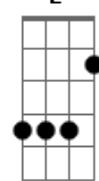

Frank Sinatra - Chicago

Tom: C

Intro: Dm7 G7 Dm7 G7 Dm7 G7 C G7

C C7M Cm7 C C7M Cm7 Dm7 G7 Dm7 G7
Chicago, Chicago, that toddlin' town,
Dm7 G7 Dm7 G7 C
Chicago, Chicago, I'll show you around.
C A7 Edim Bm7- Cdim
Bet your bottom dollar you'll lose the blues
Dm7 G7 Dm7 G7
In Chicago, Chicago

Dm7 Gdim Fdim G7 Dm7 Gdim Fdim G7 C Edim Dm7
The town that Billy Sunday could not shut down.
C Cm7 Cm7/6 C Cm7 Cm7/6 Dm7 G7 Dm7 G7
On State Street, that great street, I just want to say
Dm7 G7 E E7 Am A7
They do things they don't do on Broadway; say,
Dm Dm7 Dm7 Fdim
They have the time, the time of their life
Cm7 Em Am7 Am7
I saw a man, he danced with his wife
Dm7 G7 Dm7 G7 Dm7 G7 C
In Chicago, Chicago my home town.

Acordes

© ukulele-chords.com

© ukulele-chords.com

© ukulele-chords.com

© ukulele-chords.com

© ukulele-chords.com

© ukulele-chords.com

E

© ukulele-chords.com

© ukulele-chords.com

© ukulele-chords.com

© ukulele-chords.com

© ukulele-chords.com

© ukulele-chords.com