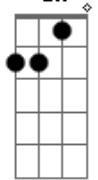

Frank Sinatra - Chicago

Tom: C

Intro: Dm7 G7 Dm7 G7 Dm7 G7 C G7

C C7M Cm7 C C7M Cm7 Dm7 G7 Dm7 G7
Chicago, Chicago, that toddlin' town,
Dm7 G7 Dm7 G7 C
Chicago, Chicago, I'll show you around.
C A7 Edim Bm7- Cdim
Bet your bottom dollar you'll lose the blues
Dm7 G7 Dm7 G7
In Chicago, Chicago

Dm7 Gdim Fdim G7 Dm7 Gdim Fdim G7 C Edim Dm7
The town that Billy Sunday could not shut down.
C Cm7 Cm7/6 C Cm7 Cm7/6 Dm7 G7 Dm7 G7
On State Street, that great street, I just want to say
Dm7 G7 E E7 Am A7
They do things they don't do on Broadway; say,
Dm Dm7 Dm7 Fdim
They have the time, the time of their life
Cm7 Em Am7 Am7
I saw a man, he danced with his wife
Dm7 G7 Dm7 G7 Dm7 G7 C
In Chicago, Chicago my home town.

Acordes

© ukulele-chords.com

© ukulele-chords.com

© ukulele-chords.com

© ukulele-chords.com

© ukulele-chords.com

© ukulele-chords.com

© ukulele-chords.com

© ukulele-chords.com

© ukulele-chords.com

Dm

© ukulele-chords.com

© ukulele-chords.com

© ukulele-chords.com