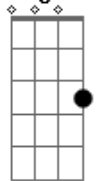

Frank Sinatra - Chicago

Tom: C

Intro: Dm7 G7 Dm7 G7 Dm7 G7 C G7

C C7M Cm7 C C7M Cm7 Dm7 G7 Dm7 G7
Chicago, Chicago, that toddlin' town,
Dm7 G7 Dm7 G7 C
Chicago, Chicago, I'll show you around.
C A7 Edim Bm7- Cdim
Bet your bottom dollar you'll lose the blues
Dm7 G7 Dm7 G7
In Chicago, Chicago

Dm7 Gdim Fdim G7 Dm7 Gdim Fdim G7 C Edim Dm7
The town that Billy Sunday could not shut down.
C Cm7 Cm7/6 C Cm7 Cm7/6 Dm7 G7 Dm7 G7
On State Street, that great street, I just want to say
Dm7 G7 E E7 Am A7
They do things they don't do on Broadway; say,
Dm Dm7 Dm7 Fdim
They have the time, the time of their life
Cm7 Em Am7 Am7
I saw a man, he danced with his wife
Dm7 G7 Dm7 G7 Dm7 G7 C
In Chicago, Chicago my home town.

Acordes

© ukulele-chords.com

C

© ukulele-chords.com

© ukulele-chords.com

© ukulele-chords.com

© ukulele-chords.com

© ukulele-chords.com

© ukulele-chords.com

© ukulele-chords.com

© ukulele-chords.com

© ukulele-chords.com

© ukulele-chords.com

© ukulele-chords.com