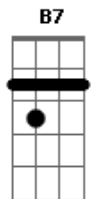

© ukulele-chords.com