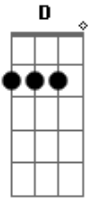

© ukulele-chords.com