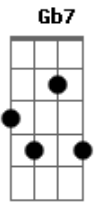

ukulele-chords.com