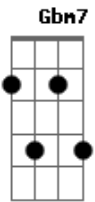

ukulele-chords.com