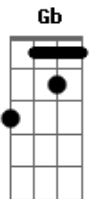

© ukulele-chords.com