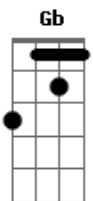

© ukulele-chords.com