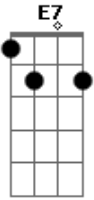

ukulele-chords.com