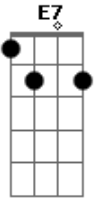

© ukulele-chords.com