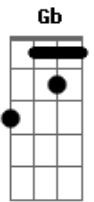

ukulele-chords.com