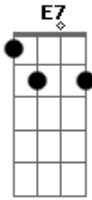

Frank Sinatra - Candy

Tom: A

D Dm A Bm7- E7 A Edim E7 Cdim And Candy's
 sugar "Candy"
 on Candy
 sweet on me.
B A7 A7 D Dm She un - der - stands me,
A Cdim My understanding Candy,
 Candy's always handy

A Bm7- E7 Because I'm sweet
 Candy I call my
 I call my
 Because I'm sweet
 Candy's
 un - der - stands me,
 understanding Candy,
 I take my Candy
 When I need sym - make her mine all mine.

Db7 C7 B7 Gbm7 Gdim C#7 I wish that
 there were four of her
 could love much more of her;
 taken my complete heart --
 A7 Got a sweet tooth for my sweet - heart.
A Cdim Candy it's gonna be just dandy
E Fdim A And

Gb Gb7 Cdim F#7 So I
Bm7- B7 Bm7- B7 She has
Bm7- E7 A7 Dm Bm7- E7 A7

Acordes

© ukulele-chords.com

© ukulele-chords.com

© ukulele-chords.com

© ukulele-chords.com

© ukulele-chords.com

© ukulele-chords.com