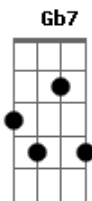

© ukulele-chords.com