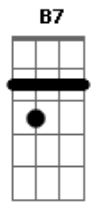

ukulele-chords.com