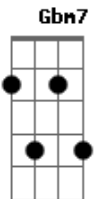

© ukulele-chords.com