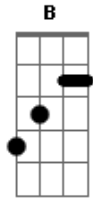

Frank Sinatra - Candy

Tom: A

D Dm A Bm7- E7 A Edim E7 Cdim And Candy's
 sugar "Candy"
 on Candy
 sweet on me.
B A7 A7 D Dm She un - der - stands me,
A Cdim My understanding Candy,
 Candy's always handy

A Bm7- E7 Because I'm sweet
 Candy I call my
 I call my
 Because I'm sweet
 Candy's
 un - der - stands me,
 understanding Candy,
 I take my Candy
 When I need sym - make her mine all mine.

Db7 C7 B7 Gbm7 Gdim C#7 I wish that
 there were four of her
 could love much more of her;
 taken my complete heart --
 A7 Got a sweet tooth for my sweet - heart.
A Cdim Candy it's gonna be just dandy
E Fdim A And

Gb Gb7 Cdim F#7 So I
Bm7- B7 Bm7- B7 She has
Bm7- E7 A7 Dm Bm7- E7 A7

Acordes

© ukulele-chords.com

© ukulele-chords.com

© ukulele-chords.com

© ukulele-chords.com

© ukulele-chords.com

© ukulele-chords.com