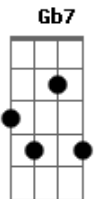

© ukulele-chords.com