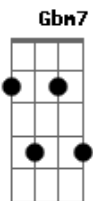

© ukulele-chords.com