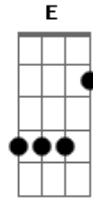

Frank Sinatra - Candy

Tom: A

D Dm A Bm7- E7 A Edim E7 Cdim And Candy's
 sugar "Candy"
 on Candy
 sweet on me.
B A7 A7 D Dm She un - der - stands me,
A Cdim My understanding Candy,
 Candy's always handy

A Bm7- E7 Because I'm sweet
 Candy I call my
 I call my
 Because I'm sweet
 Candy's
 un - der - stands me,
 understanding Candy,
 I take my Candy
 When I need sym - make her mine all mine.

Db7 C7 B7 Gbm7 Gdim C#7 I wish that
 there were four of her
 could love much more of her;
 taken my complete heart --
 A7 Got a sweet tooth for my sweet - heart.
A Cdim Candy it's gonna be just dandy
E Fdim A And

Gb Gb7 Cdim F#7 So I
Bm7- B7 Bm7- B7 She has
Bm7- E7 A7 Dm Bm7- E7 A7

Acordes

© ukulele-chords.com

© ukulele-chords.com

© ukulele-chords.com

© ukulele-chords.com

© ukulele-chords.com

© ukulele-chords.com