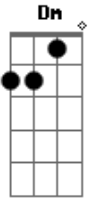

© ukulele-chords.com