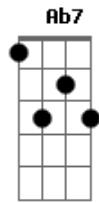

Frank Sinatra - Birth Of The Blue

Tom: C

A7 Ab7 G7 C C Dm7 G7
 They heard the breeze in the trees
 G7 C E7 F
 Singing wierd melodies
 D7 G7 C Ab7 G7
 And they made that the start of the blues.

A7 Ab7 G7 C Am Dm7
 And from a jail came the wail
 G7 C E7 F
 Of a down-hearted frail
 D7 G7 Dm7 G7 C Fdim C
 And they played that as part of the blues.

(Bridge:)

C C E7 Dm E7
 From a whippoorwill, out on a hill,
 Dm Bm7- E7 Bm7-

They took a new note,
 E7 A7 A7sus4 A7
 Pushed it through a horn til it was born
 Am7 D7 G7
 Into a new note.

A7 Ab7 G7 C Am Dm7 G7
 And then they nursed it, rehearsed it,
 G C Bm7- E7 F
 And gave out the news
 D7 Dm7 G7 C Am Ab7 G7
 That the southland gave birth to the blues.

(Repeat Bridge:)

(Repeat last verse)

(Last time:)

D7 Dm7 G7 Ab7 - G7 Gdim C Bb7 Ab7 C
 That the southland gave birth to the blues.

Acordes

© ukulele-chords.com

© ukulele-chords.com

© ukulele-chords.com