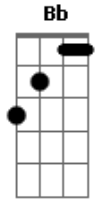

© ukulele-chords.com