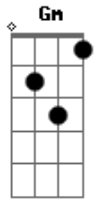

© ukulele-chords.com