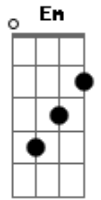

© ukulele-chords.com