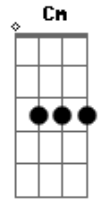

© ukulele-chords.com