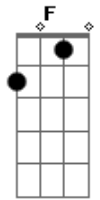

© ukulele-chords.com