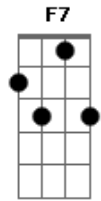

Frank Sinatra - Autumn Leaves

tom:

Dm

Gm C7

The falling leaves

F Bb

Drift by the window

Em A7

© ukulele-chords.com

© ukulele-chords.com

© ukulele-chords.com

© ukulele-chords.com

© ukulele-chords.com

I used to hold

[Ponte]

Since you went away