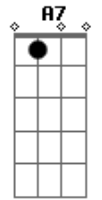

© ukulele-chords.com