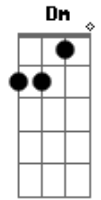

Frank Sinatra - Autumn Leaves

tom:

Dm

Gm C7

The falling leaves

F Bb

Drift by the window

Em A7

The autumn leaves

Dm Dm

Of red and gold

[Segunda Parte]

Gm C7

I see your lips

F Bb

The summer kisses

Em A7

The sunburned hands

Acordes

© ukulele-chords.com