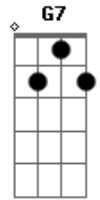

© ukulele-chords.com