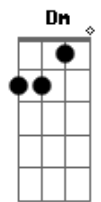

Frank Sinatra - Autumn Leaves

tom:

Dm

Gm7 C7

The falling leaves

F7M Bb7M

Drift by the window

Em7 A7

But I miss you most of all my darling

Em7

A7

When autumn leaves

Dm7

Start to fall

Acordes

© ukulele-chords.com