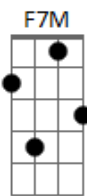

Frank Sinatra - Autumn Leaves

tom:

Dm

Gm7 C7

The falling leaves

F7M Bb7M

Drift by the window

Em7 A7

But I miss you most of all my darling

Em7

A7

When autumn leaves

Dm7

Start to fall

Acordes

© ukulele-chords.com