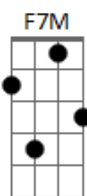

Frank Sinatra - Autumn Leaves

tom:
Dm
Gm7 C7
The falling leaves
F7M Bb7M
Drift by the window
Em7 A7
The autumn leaves
Dm7 Dm
Of red and gold
[Segunda Parte]

Gm7 C7
I see your lips
F7M Bb7M
The summer kisses
Em7 A7
The sunburned hands

Dm7 Dm
I used to hold
[Ponte]
Em7 A7
Since you went away
Dm7 Dm
The days grow long
Gm7 C7
And soon I'll hear
F7M Bb7M
Old winter's song
Em7 A7 Dm7 (Dm7 G7 Cm7 F7)
But I miss you most of all my darling
Em7 A7
When autumn leaves
Dm7
Start to fall

Acordes

© ukulele-chords.com

© ukulele-chords.com

© ukulele-chords.com

© ukulele-chords.com

© ukulele-chords.com

© ukulele-chords.com

© ukulele-chords.com

© ukulele-chords.com

© ukulele-chords.com

© ukulele-chords.com

© ukulele-chords.com