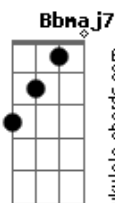

© ukulele-chords.com

© ukulele-chords.com