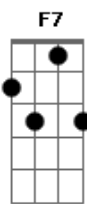

© ukulele-chords.com