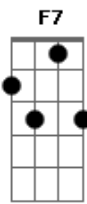

© ukulele-chords.com