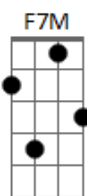

Frank Sinatra - Autumn Leaves

tom:
Dm

The falling leaves
Drift by the window
The autumn leaves
Of red and gold

[Segunda Parte]

I see your lips
The summer kisses
The sunburned hands

I used to hold
[Ponte]
Since you went away
The days grow long
And soon I'll hear
Old winter's song
But I miss you most of all my darling
When autumn leaves
Start to fall

Acordes

© ukulele-chords.com

© ukulele-chords.com

© ukulele-chords.com

© ukulele-chords.com

© ukulele-chords.com

© ukulele-chords.com

© ukulele-chords.com

© ukulele-chords.com

© ukulele-chords.com

© ukulele-chords.com

© ukulele-chords.com