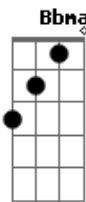

© ukulele-chords.com