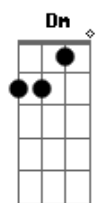

Frank Sinatra - Autumn Leaves

tom:
Dm
Gm7 C7
The falling leaves
F7M Bb7M
Drift by the window
Em7 A7
The autumn leaves
Dm7 Dm
Of red and gold
[Segunda Parte]

Gm7 C7
I see your lips
F7M Bb7M
The summer kisses
Em7 A7
The sunburned hands

Dm7 Dm
I used to hold
[Ponte]
Em7 A7
Since you went away
Dm7 Dm
The days grow long
Gm7 C7
And soon I'll hear
F7M Bb7M
Old winter's song
Em7 A7 Dm7 (Dm7 G7 Cm7 F7)
But I miss you most of all my darling
Em7 A7
When autumn leaves
Dm7
Start to fall

Acordes

© ukulele-chords.com