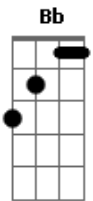

© ukulele-chords.com