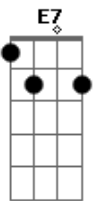

© ukulele-chords.com