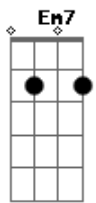

© ukulele-chords.com