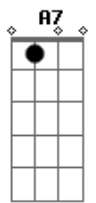

© ukulele-chords.com