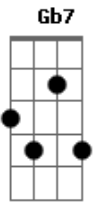

© ukulele-chords.com