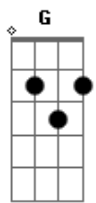

© ukulele-chords.com