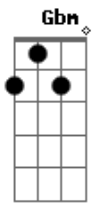

© ukulele-chords.com