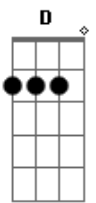

© ukulele-chords.com