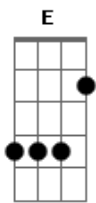

© ukulele-chords.com