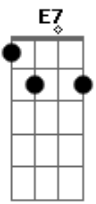

© ukulele-chords.com