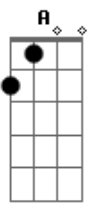

© ukulele-chords.com