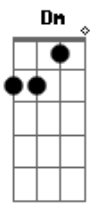

Frank Sinatra - A Lovely Way To Spend An Evening

Tom: G

A Em7 A7 D Gbm Bm7 E E Am7 D Am7
This is a lovely way to spend an evening
A7 Em7 A7 E E7 E E Am7
Can't think of anything I'd rather do
A Em7 A7 D Gbm Bm7 E E Am7 D Am7
This is a lovely way to spend an evening
A7 Em7 A7 E7 D E7 D E D E A Am7 A7
Can't think of anyone as lovely as you.

D Dm A Gb7 D E7- A
A casual stroll through a garden, a kiss by a lazy lagoon
Db7 Fdim Gbm D E E
Catching a breath of moonlight, humming our fav'rite tune

A Em7 A7 D Gbm Bm7 E E Am7 D Am7

This is a lovely way to spend an evening
A Em7 A7 D Bm7 E E7 D E A
I want to save all my nights and spend them with you

D Dm A Gb7 D E7- A
A casual stroll through a garden, a kiss by a lazy lagoon
Db7 Fdim Gbm D E E
Catching a breath of moonlight, humming our fav'rite tune

A Em7 A7 D Gbm Bm7 E E Am7 D Am7
This is a lovely way to spend an evening
A Em7 A7 D Bm7 E E7 D E Db7 Gb7
I want to save all my nights and spend them with you
E7- D Bm7 E E7 D E7/6 A G A7 E7
A
I want to save all my nights and spend them with you.

Acordes

© ukulele-chords.com